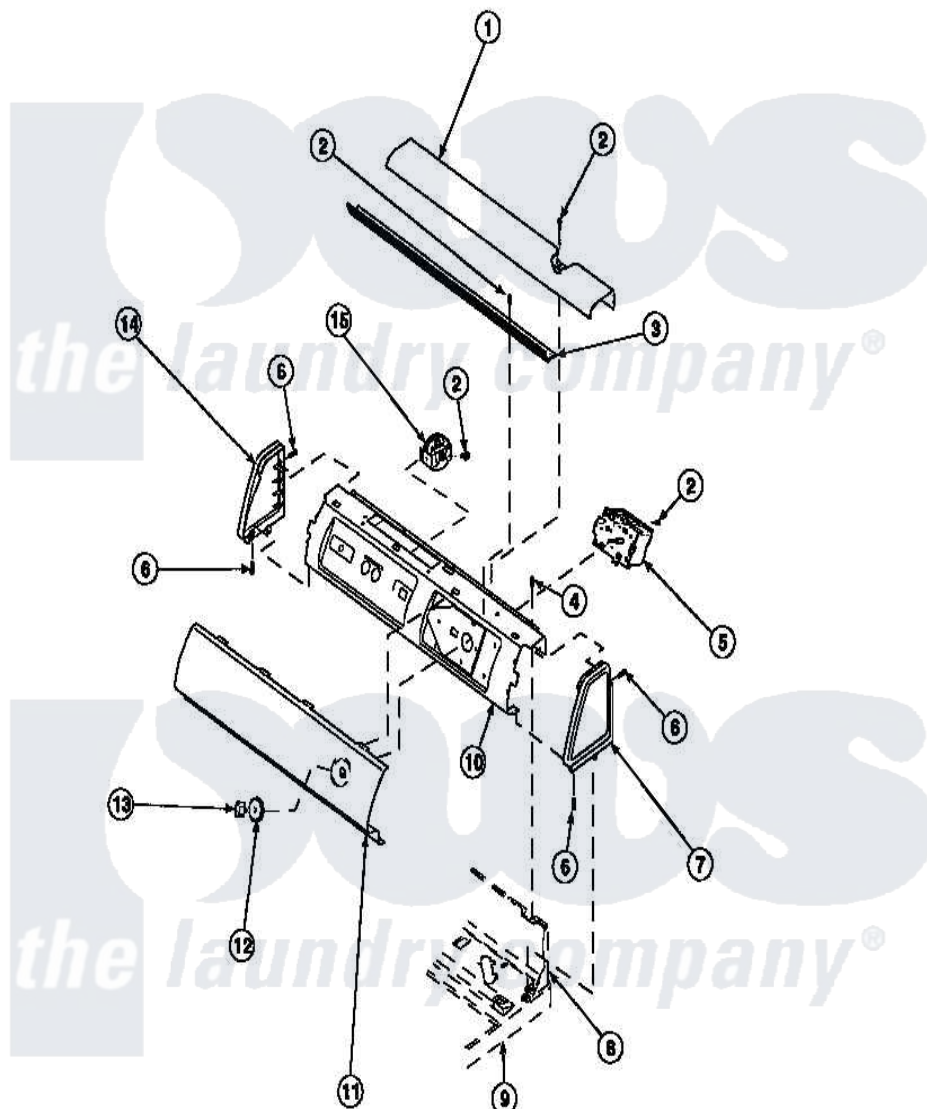

**Amana CW8202W2 (BOM: PCW8202W2 B) 13 - GRAPHIC PANEL, CTRL
MTG PLATE AND CTRLS**

Amana [Residential Amana CW8202W2 \(BOM: PCW8202W2 B\) Washer Parts](#) Parts Diagram 13 - GRAPHIC PANEL, CTRL MTG PLATE AND CTRLS
Click on the part number to view part

| Item | Original Part Number | Replaced By | Status | Part Description |
|------|-----------------------|---------------------------|---------------|---|
| 2 | 23962 | W10116760 | | Screw |
| 3 | Y34826 | | Not Available | DIFFUSER,LAMP-CLEAR |
| 4 | 34904 | 489355 | | Screw, 8 X 1/2 |
| 6 | 501086 | 90767 | | Screw, 8A X 3/8 HeX Washer Head Tapping |
| 7 | 34817 | | Not Available | END CAP(RIGHT) |
| 8 | 34903 | | Not Available | PANEL, BACK HOOD (USE 37782) |
| 9 | 34902P | | Not Available | TOP |
| 10 | 34821 | | Not Available | CONTROL MOUNTING PLATE |
| 12 | 33817 | | Not Available | ASSY,TIMER SKIRT-BLACK |
| 13 | 33897 | | | Knob, Timer-Washer-Blac |
| 14 | 34818 | | Not Available | END CAP(LEFT) |