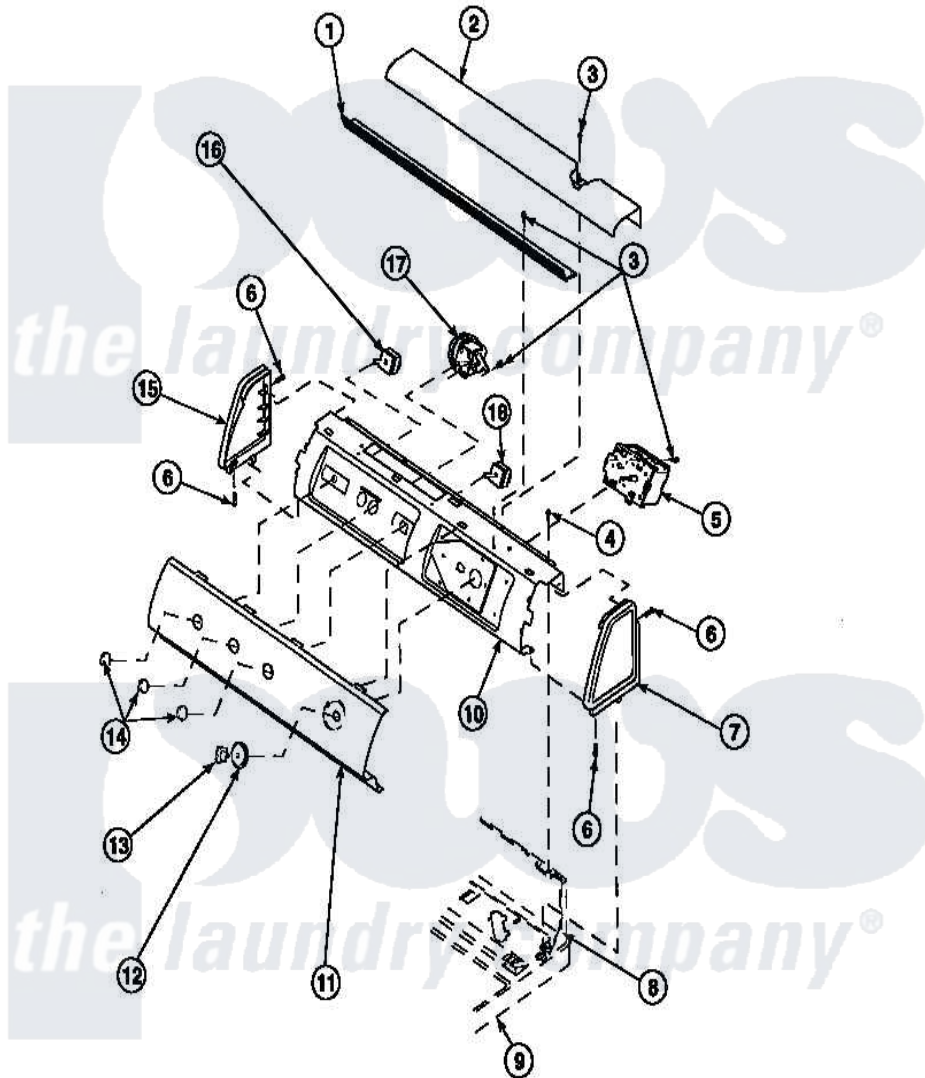

**Amana CW8202W2 (BOM: PCW8202W2 B) 15 - GRAPHIC PANEL, CTRL
MTG PLATE AND CTRLS**

Amana [Residential Amana CW8202W2 \(BOM: PCW8202W2 B\) Washer Parts](#) Parts Diagram 15 - GRAPHIC PANEL, CTRL MTG PLATE AND CTRLS
Click on the part number to view part

Item	Original Part Number	Replaced By	Status	Part Description
1	Y34826		Not Available	DIFFUSER,LAMP-CLEAR
3	23962	W10116760		Screw
4	34904	489355		Screw, 8 X 1/2
6	501086	90767		Screw, 8A X 3/8 HeX Washer Head Tapping
8	34903		Not Available	PANEL, BACK HOOD (USE 37782)
9	34902P		Not Available	TOP
10	34821		Not Available	CONTROL MOUNTING PLATE
17	36045	40055101		Switch, Pressure