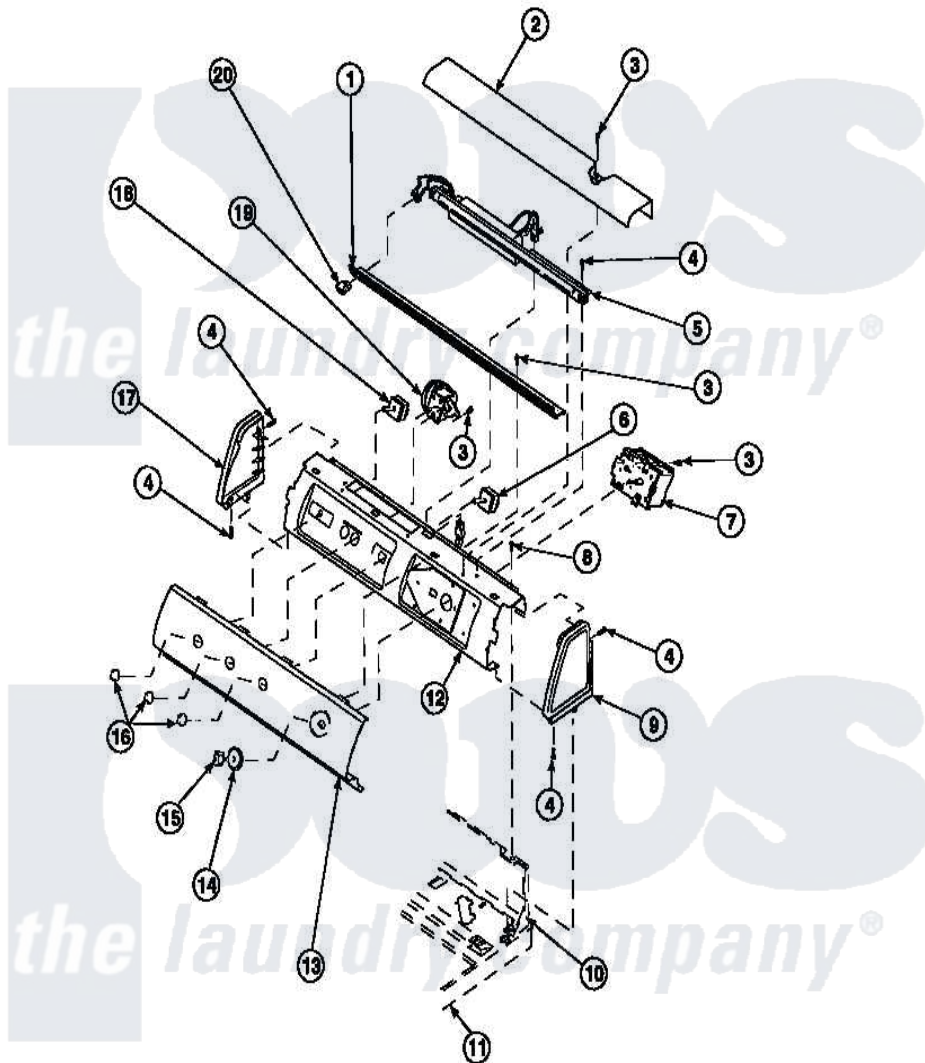

**Amana CW8202W2 (BOM: PCW8202W2 B) 16 - GRAPHIC PANEL, CTRL  
MTG PLATE AND CTRLS**

Amana [Residential Amana CW8202W2 \(BOM: PCW8202W2 B\) Washer Parts](#) Parts Diagram 16 - GRAPHIC PANEL, CTRL MTG PLATE AND CTRLS  
Click on the part number to view part

Item	Original Part Number	Replaced By	Status	Part Description
2	34824		Not Available	TOP COVER
3	23962	<a href="#">W10116760</a>		Screw
4	501086	<a href="#">90767</a>		Screw, 8A X 3/8 HeX Washer Head Tapping
8	34904	<a href="#">489355</a>		Screw, 8 X 1/2
9	34817		Not Available	END CAP(RIGHT)
10	34903		Not Available	PANEL, BACK HOOD (USE 37782)
11	34902P		Not Available	TOP
12	34821		Not Available	CONTROL MOUNTING PLATE
14	36700		Not Available	TIMER KNOB SKIRT
15	35333		Not Available	TIMER KNOB
16	36701		Not Available	KNOB, TEMP
17	34818		Not Available	END CAP(LEFT)
19	36045	<a href="#">40055101</a>		Switch, Pressure