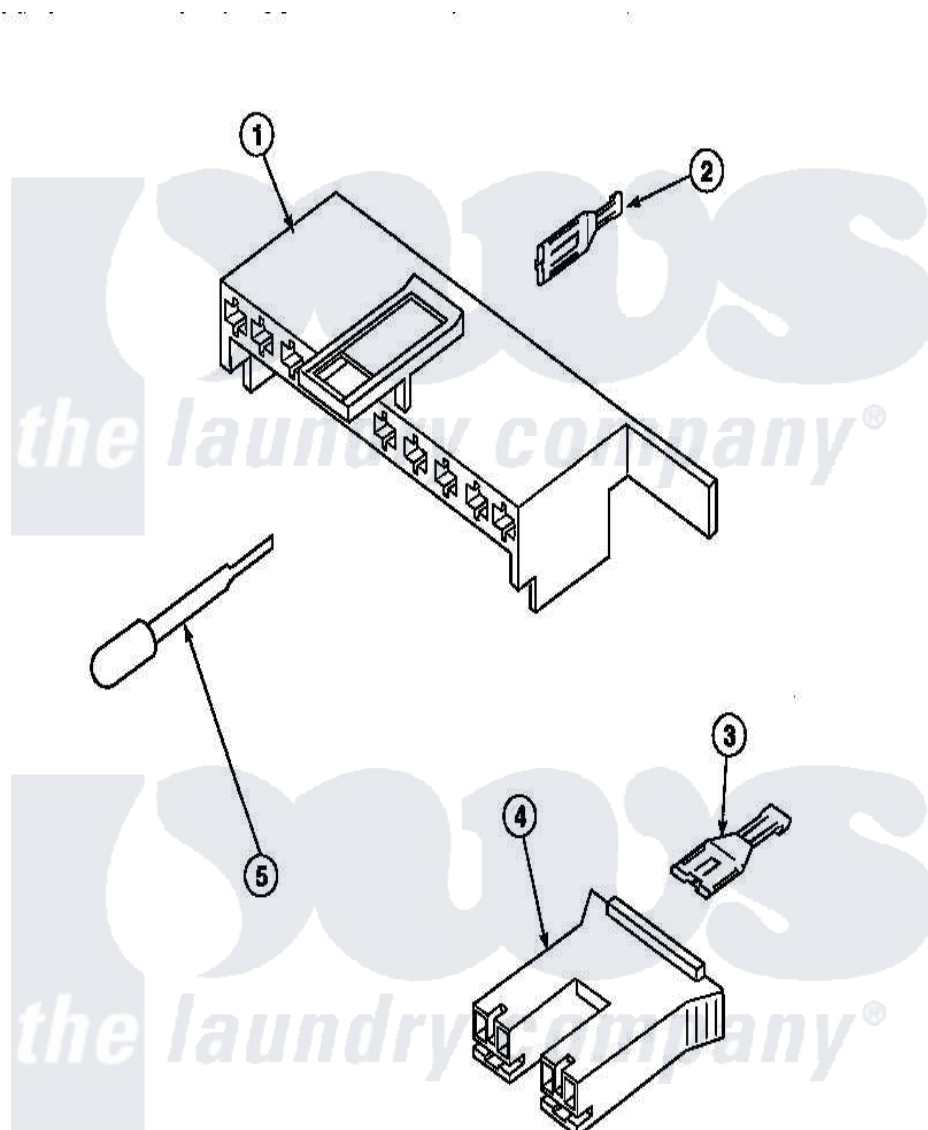

Amana CW8202W2 (BOM: PCW8202W2 B) 19 - MIXING VALVE & MOTOR CONN BLOCKS, TERM

Amana Residential Amana CW8202W2 (BOM: PCW8202W2 B) Washer Parts Parts Diagram 19 - MIXING VALVE & MOTOR CONN BLOCKS, TERM
Click on the part number to view part

Item	Original Part Number	Replaced By	Status	Part Description
1	34677			10 Circuit Plug
2	Y00188			Molex Terminal
3	Y00121		Not Available	SPADE TERMINAL(12 GAUGE) (1/4 INCH-(2) 18 GAUGE WIRES O
4	34676			Plug
"	34675		Not Available	PLUG
5	283P4			Terminal Extractor Tool