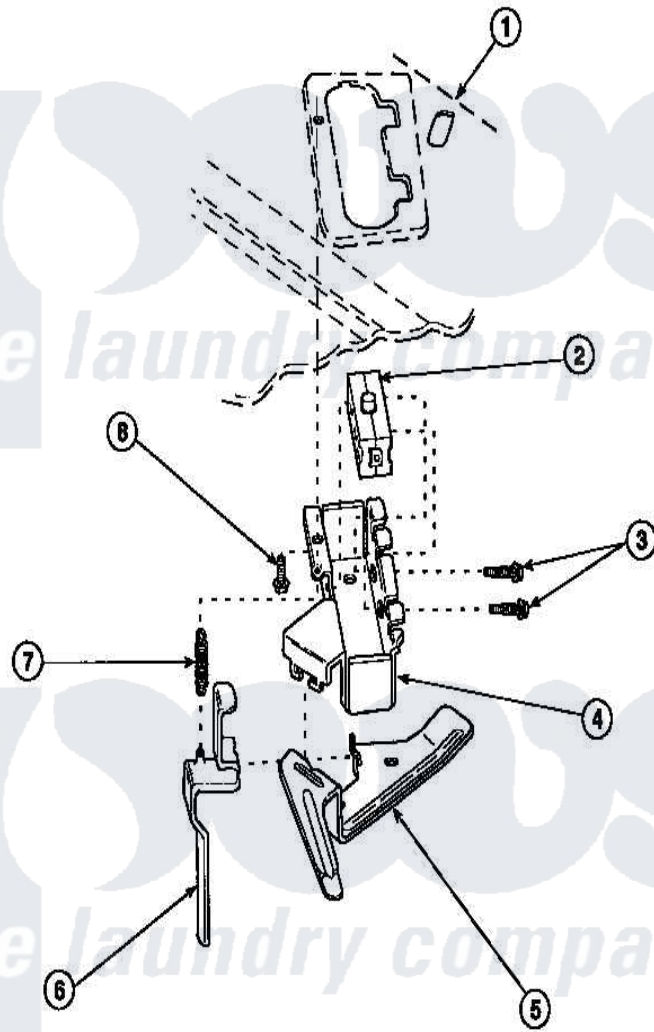

# Amana CW8202W2 (BOM: PCW8202W2 B) 22 - OUT-OF-BALANCE SWITCH

Amana Residential Amana CW8202W2 (BOM: PCW8202W2 B) Washer Parts Parts Diagram 22 - OUT-OF-BALANCE SWITCH

[Click on the part number to view part](#)

Item	Original Part Number	Replaced By	Status	Part Description
1	34902P		Not Available	TOP
2	33445	<a href="#">27001095</a>		Switch, Lid
3	<a href="#">36510</a>			Screw
4	<a href="#">36497P</a>			Kit, Switch Holder
5	<a href="#">33441</a>			Arm, Actuator
6	<a href="#">33442</a>			Lever, Unbalanced Load
7	<a href="#">33443</a>			Spring
8	23962	<a href="#">W10116760</a>		Screw