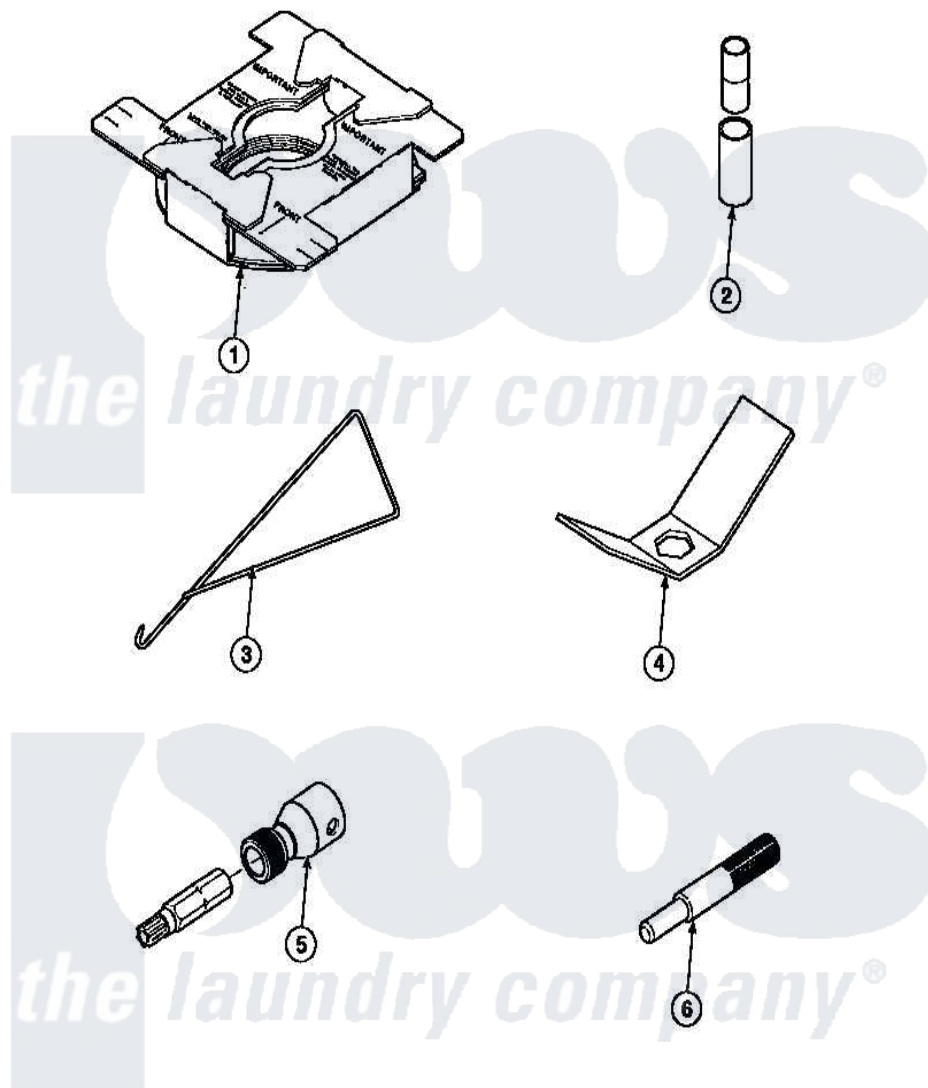

Amana CW8202W2 (BOM: PCW8202W2 B) 24 - SPECIAL TOOLS

Amana Residential Amana CW8202W2 (BOM: PCW8202W2 B) Washer Parts Parts Diagram 24 - SPECIAL TOOLS
 Click on the part number to view part

Item	Original Part Number	Replaced By	Status	Part Description
1	36926		Not Available	BRACE, SHIPPING
2	242P4			Installer, Spring
3	289P4	321P4		Hook, Spring
4	237P4	306P4		Hex Wrench
5	282P4			T25 Tamper Resistant Bit
"	24161			Torx Bit Holder
6	305P4		Not Available	TOOL, TRANSMISSION PI
NI	555P3	725P3		Kit