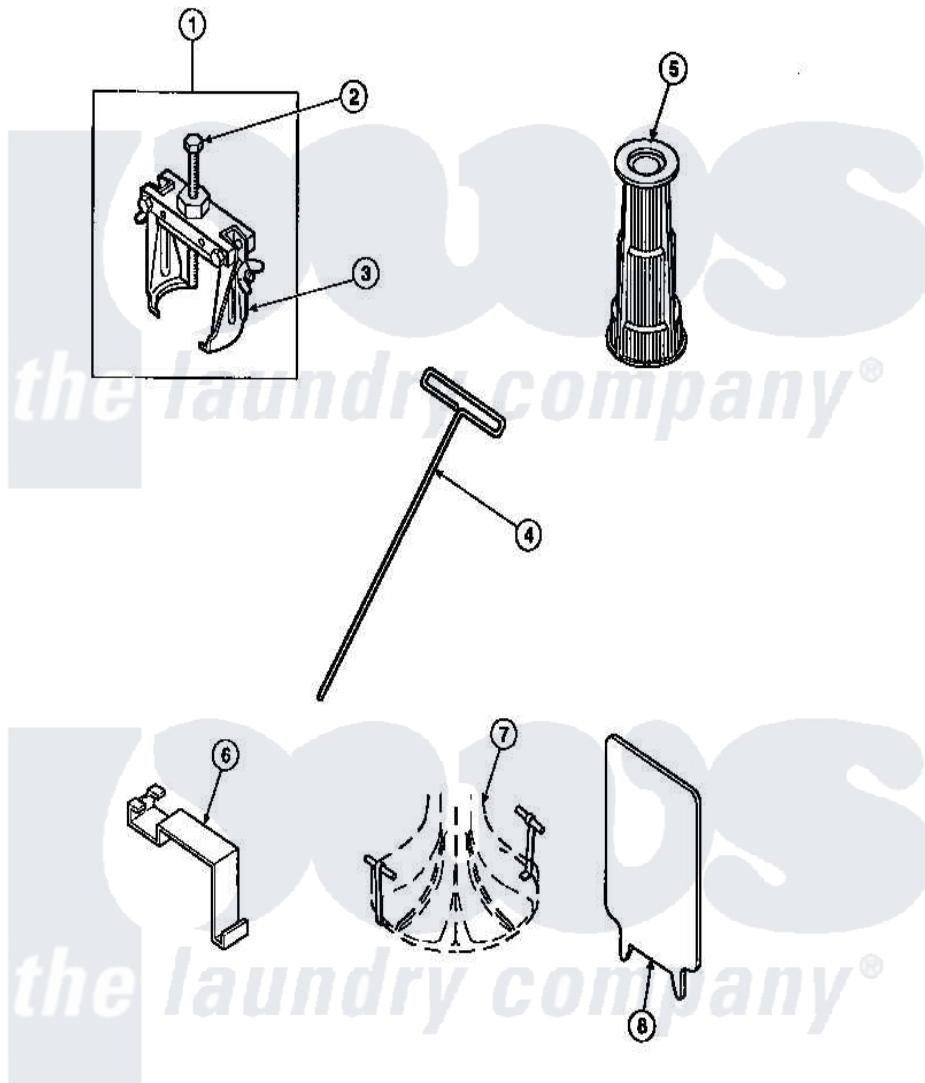

Amana CW8202W2 (BOM: PCW8202W2 B) 25 - SPECIAL TOOLS

Amana Residential Amana CW8202W2 (BOM: PCW8202W2 B) Washer Parts Parts Diagram 25 - SPECIAL TOOLS

[Click on the part number to view part](#)

Item	Original Part Number	Replaced By	Status	Part Description
1	294P4			Bell Tool
2	294P4B			Drive Bell Bolt
3	294P4A			Jaw, Drive Bell Tool
4	291P4		Not Available	WRENCH, T - ALLEN
5	293P4			Seal Tool
6	273P4			Tub Cover Gasket Tool
7	254P4P			Agitator Hooks
8	272P4			Tool, Lid Switch Instal
NI	555P3	725P3		Kit