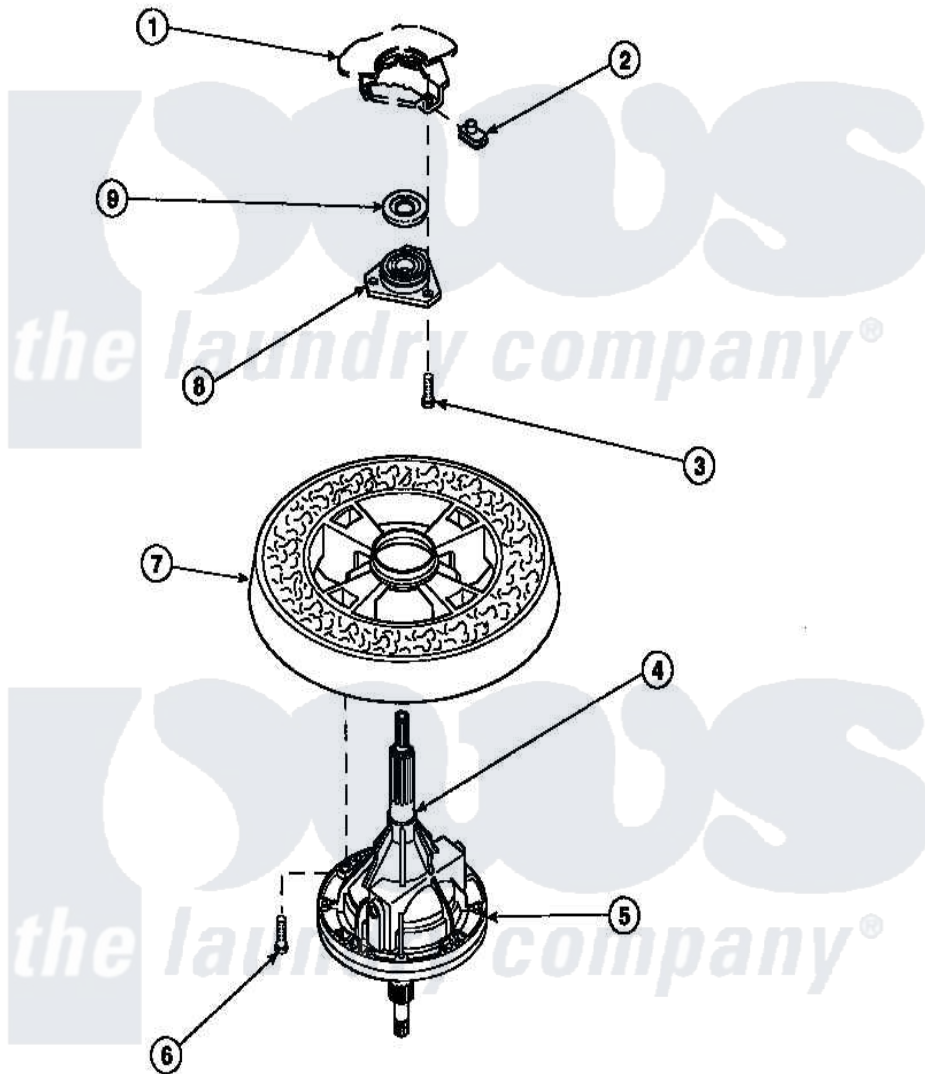

Amana CW8202W2 (BOM: PCW8202W2 B) 27 - TRANSMISSION ASSY AND BALANCE RING

Amana Residential Amana CW8202W2 (BOM: PCW8202W2 B) Washer Parts Parts Diagram 27 - TRANSMISSION ASSY AND BALANCE RING
Click on the part number to view part

Item	Original Part Number	Replaced By	Status	Part Description
1	34438P			Assembly, Outer Tub
2	27222			Nut, Retainer 5/16-18
3	36991	3400500		Bolt, 3405245 5/16-18 X 3/4
4	27604P			Never-Seeze 1 Oz Tube
5	34526P			Assembly, Transmission
6	37047		Not Available	SCREW, CAP
7	34731		Not Available	ASSY,BALANCE RING-COMPL
8	27182	40004201P		Main Bearing Assembly
9	27187			Flinger