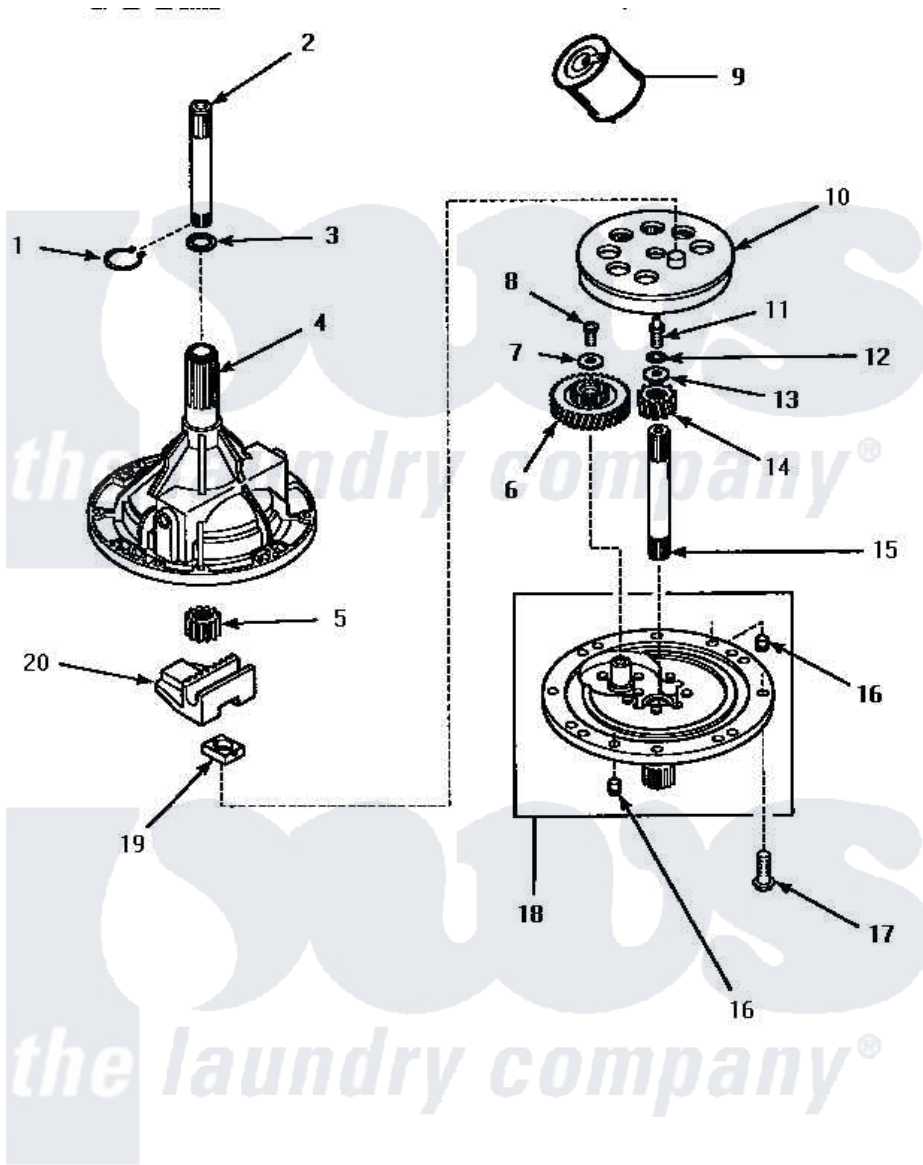

# Amana CW8203W (BOM: PCW8203W) 01 - 34526 TRANSMISSION ASSY

## 34526 TRANSMISSION ASSEMBLY

Amana Residential Amana CW8203W (BOM: PCW8203W) Washer Parts Parts Diagram 01 - 34526 TRANSMISSION ASSY

Click on the part number to view part

Item	Original Part Number	Replaced By	Status	Part Description
1	<a href="#">27197</a>			Ring, Retaining
2	<a href="#">Y36570</a>			Shaft, Output
3	<a href="#">35092</a>			Washer, 3628id X 1.00 X .056
4	33223		Not Available	ASSY,TRANSMISSION CASE
5	<a href="#">27003</a>			Pinion, Agitator
6	<a href="#">29161</a>			Gear, Reduction
7	29260		Not Available	WASHER
8	<a href="#">29273</a>			Screw, 1/4-20 X 3/8
9	<a href="#">27243P</a>			Oil, CW Transmission F-
10	<a href="#">26577</a>			Assembly, Gear And Stud
11	27030		Not Available	SCREW,1/4-20 SPECIAL
12	<a href="#">21456</a>			Lockwasher, 1/4 Intshkp
13	26509	<a href="#">40041501</a>		Washer
14	<a href="#">Y29160</a>			Pinion, Drive
15	<a href="#">34853</a>			Shaft, Input
16	<a href="#">27172</a>			Pin, Dowel

17	32814		Not Available	SCREW, 1/4-20X7/8 SERRA
18	34854	<a href="#">38290</a>		Assembly, Cover
19	<a href="#">26493</a>			Slide
20	<a href="#">Y31526</a>			Rack
NI	28434P		Not Available	LOCTITE