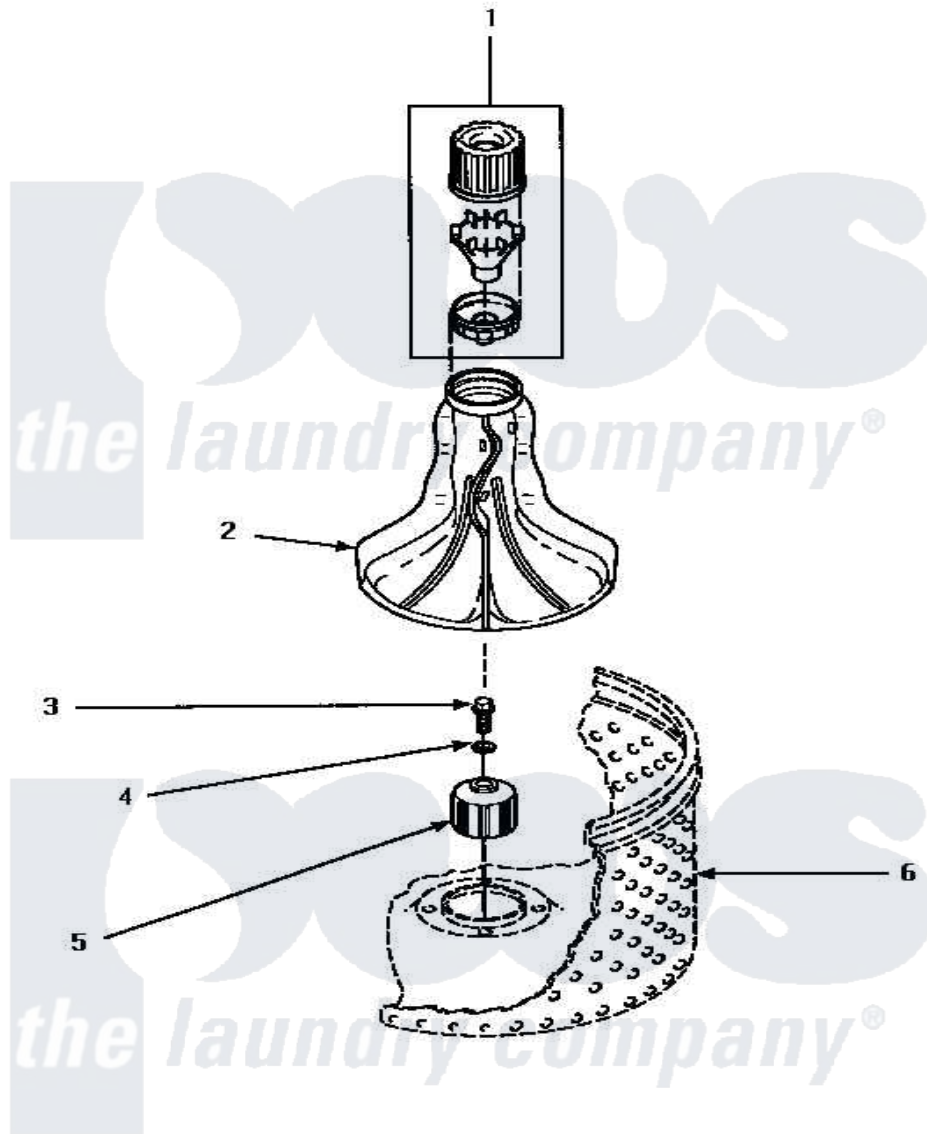

# Amana CW8203W (BOM: PCW8203W) 02 - AGITATOR & DRIVE BELL

## AGITATOR AND DRIVE BELL

Amana Residential Amana CW8203W (BOM: PCW8203W) Washer Parts Parts Diagram 02 - AGITATOR & DRIVE BELL

Click on the part number to view part

Item	Original Part Number	Replaced By	Status	Part Description
1	34155	<a href="#">40002101W</a>		Assembly, Fabric Softner
2	33174	<a href="#">40000501W</a>		Agitator, Flex Vane
3	34288	<a href="#">40065102</a>		Screw, Shoulder 1/4
4	<a href="#">36472</a>			O-Ring
5	34504P	<a href="#">R9900189</a>		Kit, Drive Bell And Seal
6	Y00000000		Not Available	SEE NOTE WASHTUB