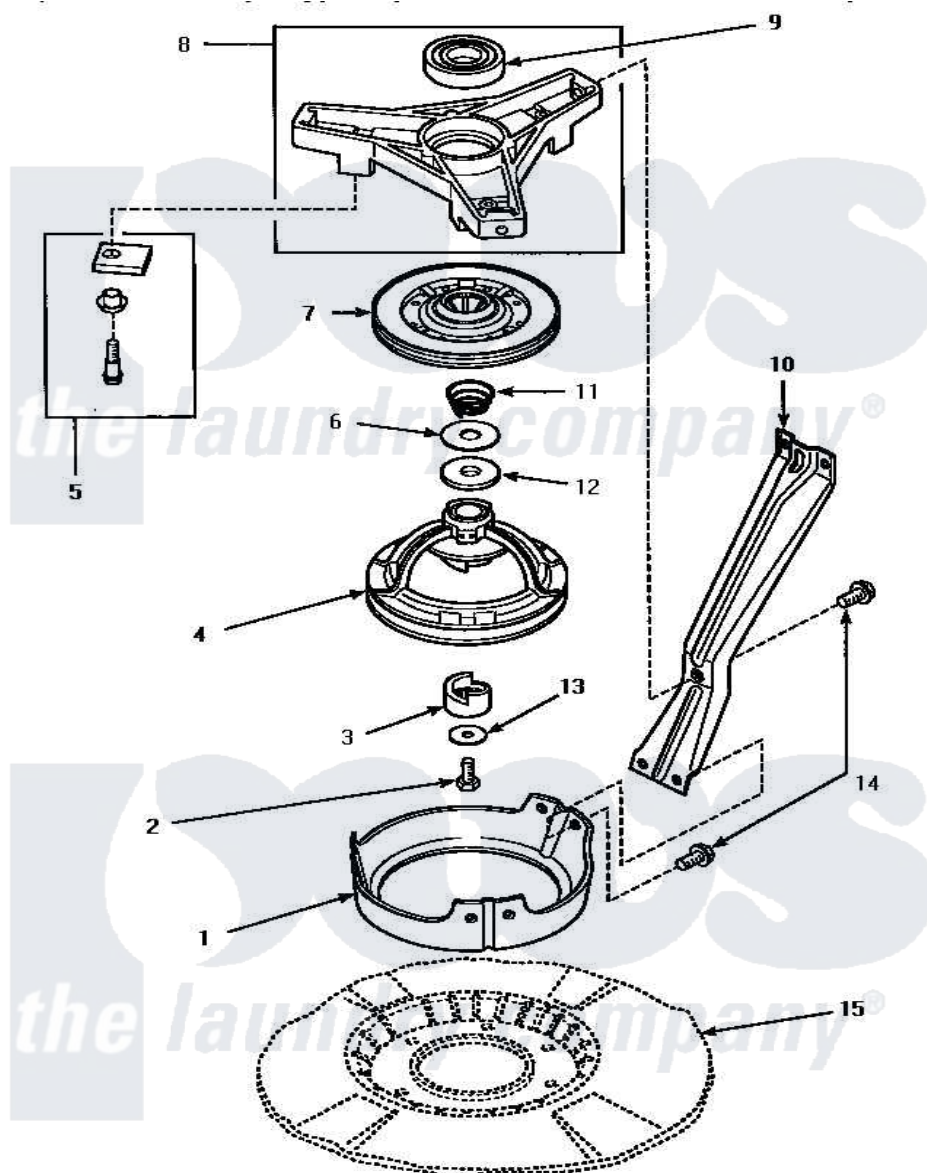

Amana CW8203W (BOM: PCW8203W) 03 - BRG HSG/BRAKE/PULLEY & PIVOT DOME

BEARING HOUSING, BRAKE, PULLEY AND PIVOT DOME

Amana Residential Amana CW8203W (BOM: PCW8203W) Washer Parts Parts Diagram 03 - BRG HSG/BRAKE/PULLEY & PIVOT DOME
 Click on the part number to view part

Item	Original Part Number	Replaced By	Status	Part Description
1	34470			Dome, Pivot
2	27220	40063401		Screw, 1/4-20 x 5/8 Hex
3	27018			Helix
4	34921			Assembly, Pulley-Spin And Agitate
5	548P3	R9900543		Pad-Brake
6	35535	40065701		Washer, 2 Odx.63 ID
7	31961P	R9900474		Brake Assembly
8	35746			Assembly, Bearing Housing-L
9	28944R	40004001		Bearing, Main
10	34471		Not Available	LEG,SUPPORT
11	33435			Spring, Conical
12	27015	40063201		Washer, Flat
13	26509	40041501		Washer
14	35369	40128701		Screw, 5/16-18 X .50