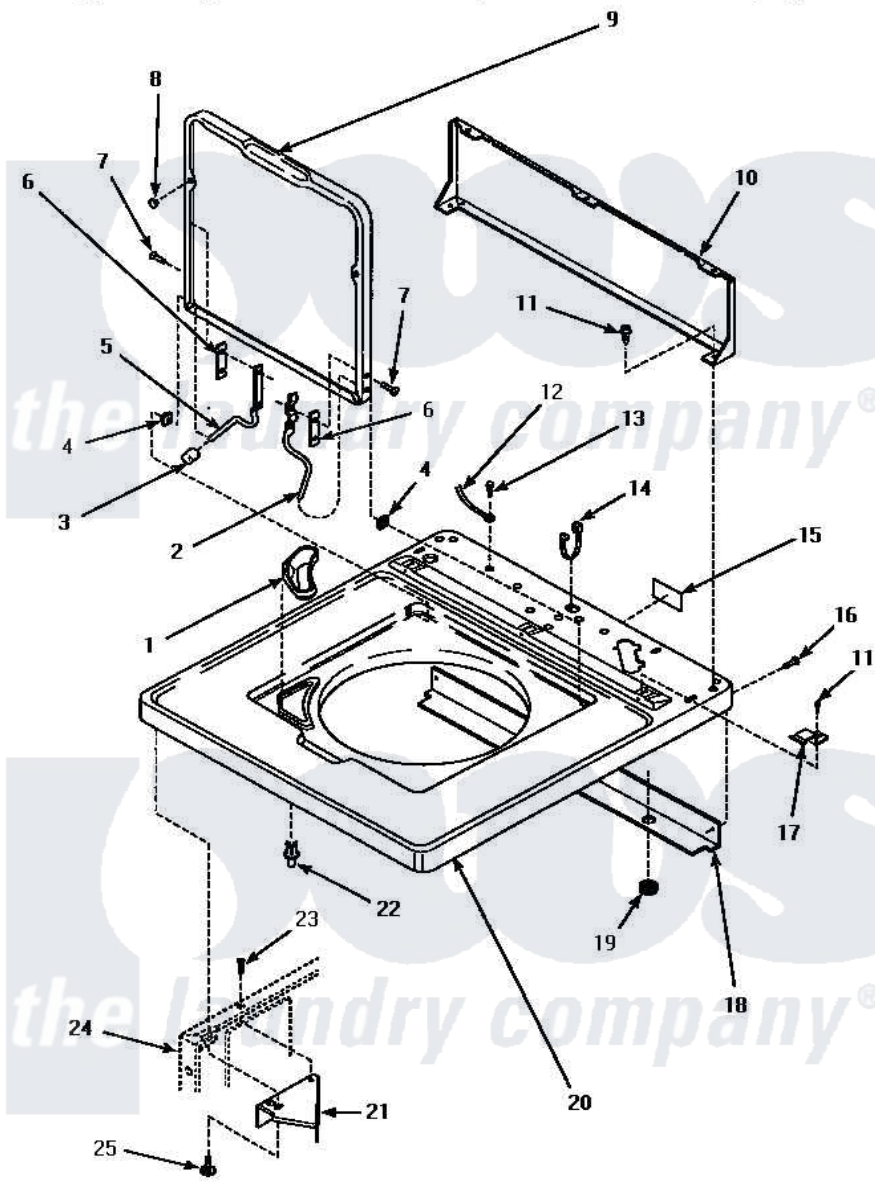

Amana CW8203W (BOM: PCW8203W) 04 - CAB TOP/LOADING DR & CTRL HOOD REAR PAN

CABINET TOP, LOADING DOOR AND CONTROL HOOD REAR PANEL

Amana Residential Amana CW8203W (BOM: PCW8203W) Washer Parts Parts Diagram 04 - CAB TOP/LOADING DR & CTRL HOOD REAR PAN

[Click on the part number to view part](#)

Item	Original Part Number	Replaced By	Status	Part Description
1	34776		Not Available	DISPENSER,BLEACH
2	36437			Hinge, Lid R
3	35112		Not Available	BUMPER,HINGE-STOP
4	33446	40008201		Bushing, Hinge
5	36438			Hinge, Lid Left
6	34338			Gasket, Hinge
7	34337	W10119828		Screw, Lid Hinge Mounting
8	21685	40038001		Bumper
9	33541WP			Lid, W/Instructions
"	33541LP			Lid, W/Instructions
"	33541HP		Not Available	LID,W/INSTRUCTIONS
10	34903		Not Available	PANEL, BACK HOOD (USE 37782)
11	23962	W10116760		Screw
12	XXXXXXXXXX		Not Available	SEE NOTE GROUND WIRE,

12	10000000	Not Available	GREEN
13	52909		Screw, 10B-16 X 1/2 HeX
14	21903	211881	Grommet, Cord Part Not Used-Gas Models Only
15	24903	Not Available	STICKER,DISCONNECT POW
16	27196	27001200	Screw
17	35887	40063901	Clip, Hold Down
18	34228		Shield, Top
19	80262	Not Available	GROMMET
20	34902WP	Not Available	ASSY, TOP-AMANA
"	34902LP		Assembly, Top-Amana
"	34902HP	Not Available	ASSY, TOP-DOMESTIC W/BLEACH
21	36034		Bracket, Director-Module
22	56534		Barrel, Support
23	36035	Not Available	SCREW, 8-18X3/8 PHIL FLT HD
24	Y00000000	Not Available	SEE NOTE CABINET
25	Y31644	27001200	Screw