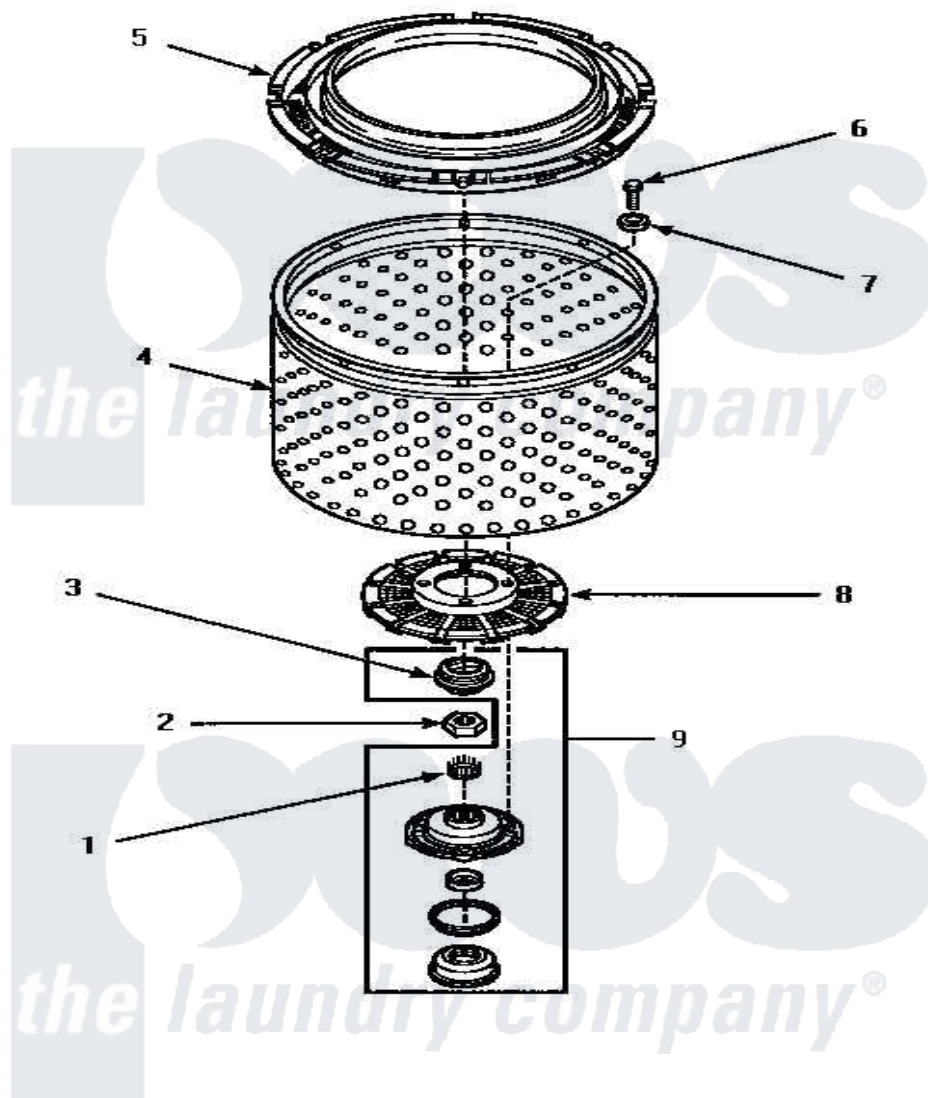

**Amana CW8203W (BOM: PCW8203W) 05 - CLOTHES
GUARD/WASHTUB/LINT FILTER & HUB**

CLOTHES GUARD, WASHTUB, LINT FILTER AND HUB

Amana [Residential Amana CW8203W \(BOM: PCW8203W\) Washer Parts](#) Parts Diagram 05 - CLOTHES
GUARD/WASHTUB/LINT FILTER & HUB
[Click on the part number to view part](#)

Item	Original Part Number	Replaced By	Status	Part Description
1	29728	40008301		Insert, Spline
2	Y29220	40016301		Nut, Lock
3	34184	R9900189		Kit, Drive Bell And Seal
4	33501P	R9900144		Kit- Wash
5	35035			Guard, Clothes
6	27202	W10116787		Screw
7	28094			Gasket
8	32998	39371		Filter Lin
9	495P3	R9900552		Hub And Seal