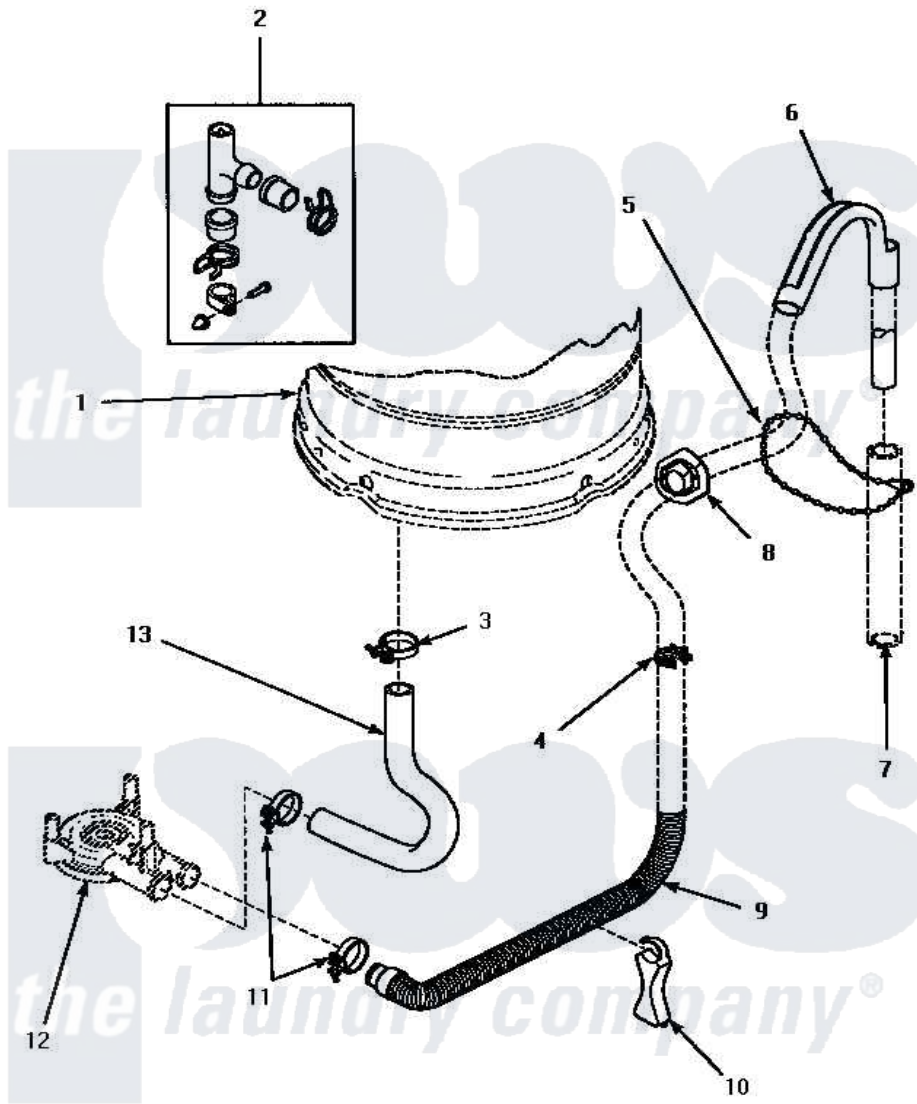

**Amana CW8203W (BOM: PCW8203W) 06 - DRAIN HOSE & SIPHON BREAK**

**DRAIN HOSE AND SIPHON BREAK**

Amana [Residential Amana CW8203W \(BOM: PCW8203W\) Washer Parts](#) Parts Diagram 06 - DRAIN HOSE & SIPHON BREAK

[Click on the part number to view part](#)

Item	Original Part Number	Replaced By	Status	Part Description
1	Y00000000		Not Available	SEE NOTE OUTER TUB
2	562P3	<a href="#">76660</a>		Break-Sphn
3	35384	<a href="#">285655</a>		Clamp, Hose
4	<a href="#">36014</a>			Clip, Retainer-Hose
5	33489	<a href="#">8539404</a>		Tie-Wire
6	33615	<a href="#">22003814</a>		Retainer, Drain Hose
7	Y00000000		Not Available	SEE NOTE STANDPIPE
8	<a href="#">32219</a>			Relief, Strain
9	34502	<a href="#">40053901</a>		Hose, Drain
10	<a href="#">35487</a>			Support, Hose
11	35384	<a href="#">285655</a>		Clamp, Hose
12	Y00000000		Not Available	SEE NOTE PUMP ASSEMBLY
13	<a href="#">35753</a>			Hose, Tub To Pump-Ddp
NI	406P3	<a href="#">451P3</a>		Kit Drain Extension