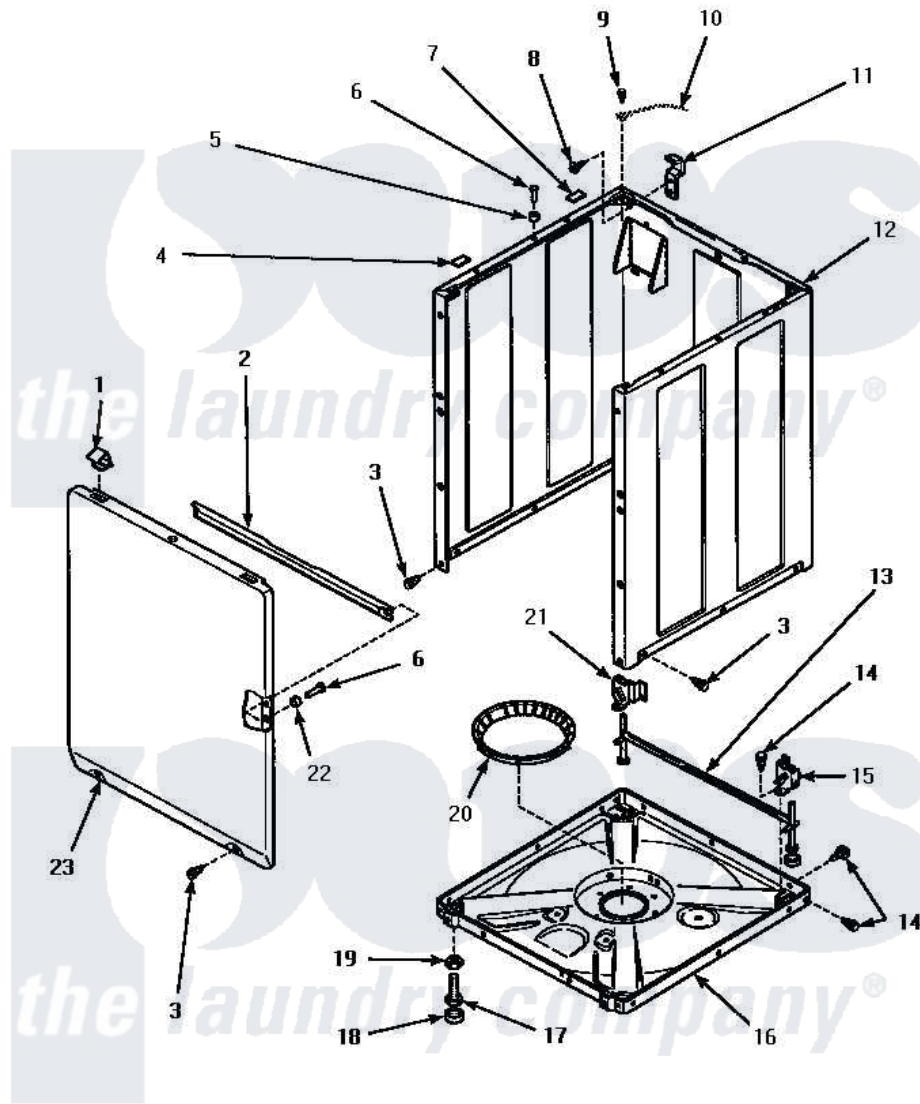

**Amana CW8203W (BOM: PCW8203W) 07 - FRONT PANEL, BASE & CABINET ASSY**

**FRONT PANEL, BASE AND CABINET ASSEMBLY**

Amana [Residential Amana CW8203W \(BOM: PCW8203W\) Washer Parts](#) Parts Diagram 07 - FRONT PANEL, BASE & CABINET ASSY

[Click on the part number to view part](#)

Item	Original Part Number	Replaced By	Status	Part Description
1	<a href="#">35865</a>			Clip, Hold-Down Front Panel
2	Y35097		Not Available	BRACE, FRT PNL
3	27196	<a href="#">27001200</a>		Screw
4	<a href="#">Y56128</a>			Pad, Bumper
5	56079	<a href="#">505187</a>		Locator, Panel
6	32671	<a href="#">Y014874</a>		Screw, Idler Arm And Sleeve
7	<a href="#">36226</a>			Pad, Bumper .25
8	34499		Not Available	SCREW, No.10B X 1/4 TAP IN HX
9	56392		Not Available	SCREW,8-18 X 3/8 TAPPI
10	Y00000000		Not Available	SEE NOTE GROUND WIRE, GREEN
11	<a href="#">Y27103</a>			Hinge, Hold-Down Lug
12	34475WP	<a href="#">38612WP</a>		Kit-Service
"	34475LP	<a href="#">38612LP</a>		Kit Service Cabinet