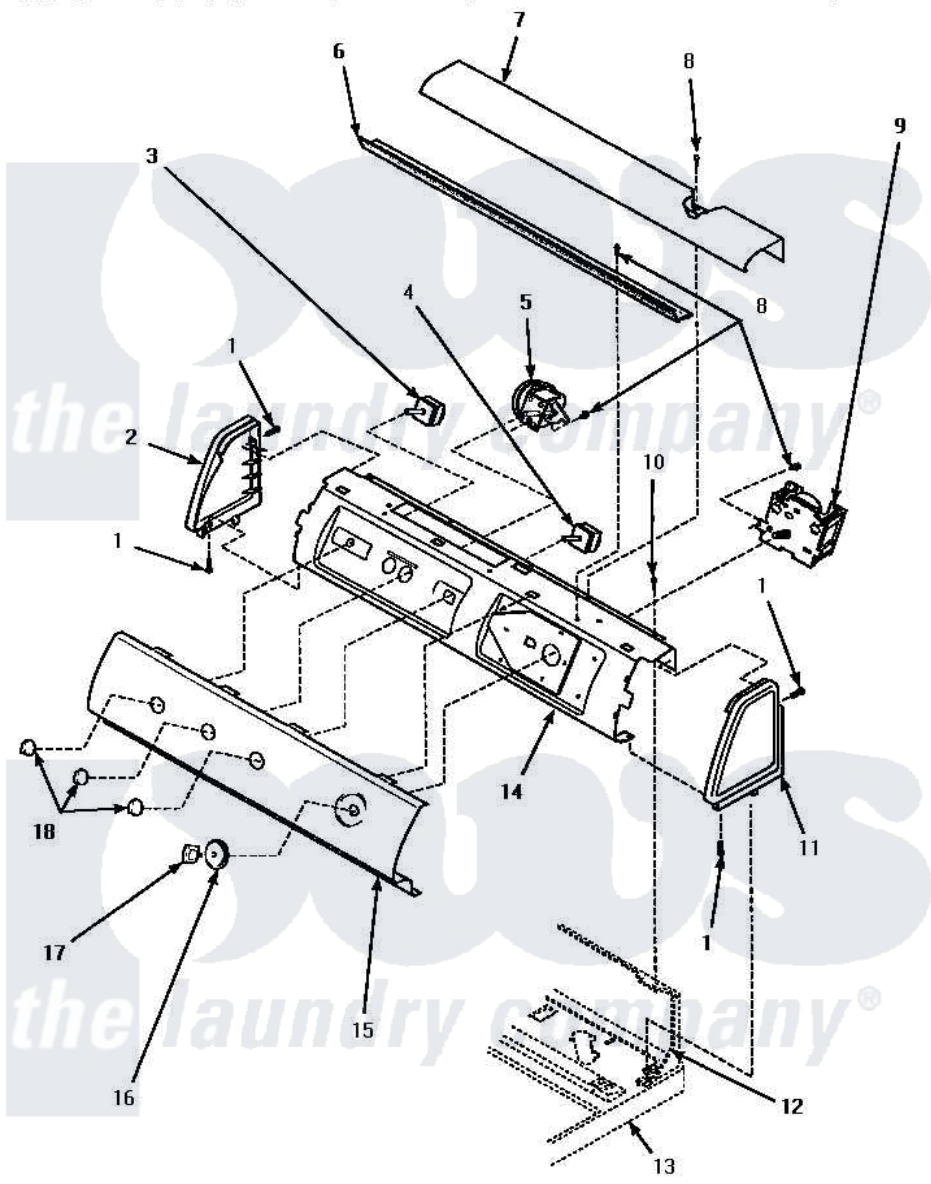

Amana CW8203W (BOM: PCW8203W) 08 - GRAPHIC PANEL, CTRL MTG PLATE & CTRLS

GRAPHIC PANEL, CONTROL MOUNTING PLATE AND CONTROLS

Amana [Residential Amana CW8203W \(BOM: PCW8203W\) Washer Parts](#) Parts Diagram 08 - GRAPHIC PANEL, CTRL MTG PLATE & CTRLS

[Click on the part number to view part](#)

Item	Original Part Number	Replaced By	Status	Part Description
"	NOTE:		Not Available	OUTER TUB COVER AND GASKET TOOL IS FOR REMOVAL OF 36025 OUTER TUB COVER FROM OUTER TUB AND INSTALLATION OF 32857 GASKET IN OUTER TUB COVER.
1	501086	90767		Screw, 8A X 3/8 HeX Washer Head Tapping
2	34818W		Not Available	PANEL,END-LH
3	35115			Switch, TemPerature 3 P
5	36045	40055101		Switch, Pressure
6	Y34826		Not Available	DIFFUSER,LAMP-CLEAR
7	34824W		Not Available	COVER, TOP (COMPUTOR)
8	23962	W10116760		Screw
9	31239	31239P		Timer 3 Cycle Package
10	34904	489355		Screw, 8 X 1/2

11	34817W	Not Available	PANEL,END-RH
12	Y00000000	Not Available	SEE NOTE CONTROL HOOD REAR PANEL
13	Y00000000	Not Available	SEE NOTE CONTROL TOP
14	34821	Not Available	CONTROL MOUNTING PLATE
15	36159W	Not Available	PANEL, GRAPHICS
16	35332W	Not Available	ASSY,TIMER SKIRT
17	35333W		Knob, Timer
18	35330W	36701W	Knob