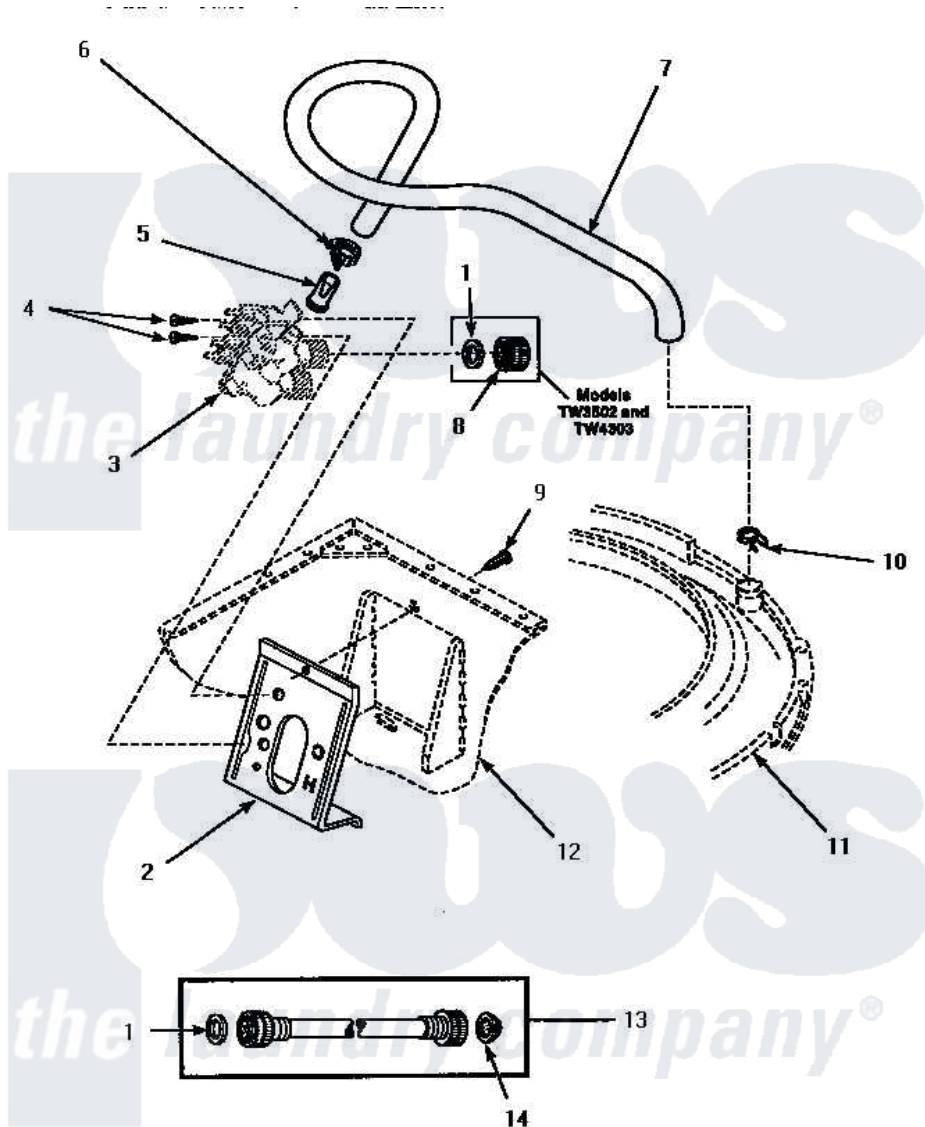

Amana CW8203W (BOM: PCW8203W) 09 - INLET/FILL HOSE & MIXING VLV MTG BRKT

INLET HOSE, FILL HOSE AND MIXING VALVE MOUNTING BRACKET

Amana Residential Amana CW8203W (BOM: PCW8203W) Washer Parts Diagram 09 - INLET/FILL HOSE & MIXING VLV MTG BRKT

[Click on the part number to view part](#)

Item	Original Part Number	Replaced By	Status	Part Description
1	20290	Y013783		Washer, Inlet Hose
2	34972	39407		Bracket, Valve
3	Y00000000		Not Available	SEE NOTE MIXING VALVE ASSEMBLY
4	56392		Not Available	SCREW,8-18 X 3/8 TAPPI
5	34500	22001900		Preventer, Back Flow
6	27643	596669		Clamp, Manifold
7	35874	38155		Hose, Mix Valve To TU
8	24145			Cap
9	33562	27001200		Screw
10	29210			Hose Clamp
11	Y00000000		Not Available	SEE NOTE OUTER TUB COVER
12	Y00000000		Not Available	SEE NOTE CABINET
13	28330P	202860		Inlet Hose Assembly