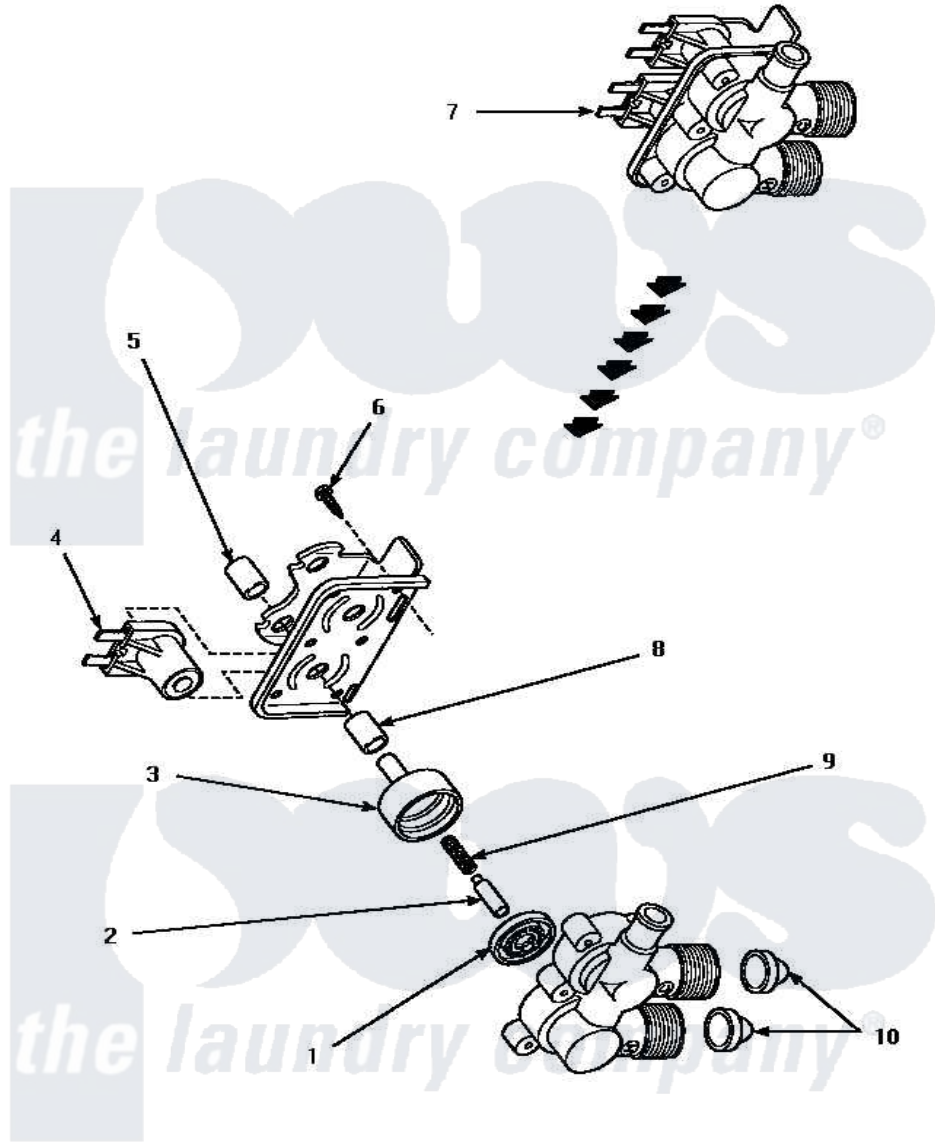

Amana CW8203W (BOM: PCW8203W) 10 - MIXING VALVE ASSY

MIXING VALVE ASSEMBLY

Amana [Residential Amana CW8203W \(BOM: PCW8203W\) Washer Parts](#) Parts Diagram 10 - MIXING VALVE ASSY

[Click on the part number to view part](#)

Item	Original Part Number	Replaced By	Status	Part Description
1	24134		Not Available	DIAPHRAGM
2	24132		Not Available	ARMATURE
3	24130			Guide, Armature
4	33930A	33930		Valve, Mixing
5	24128		Not Available	SLEEVE, LONG
6	25817C		Not Available	SCREW
7	34963	34963P		Valve Mixing Package
8	24129		Not Available	SLEEVE, SHORT
9	23224E		Not Available	SPRING
10	24122	22002960		Strainer, Washer Inlet