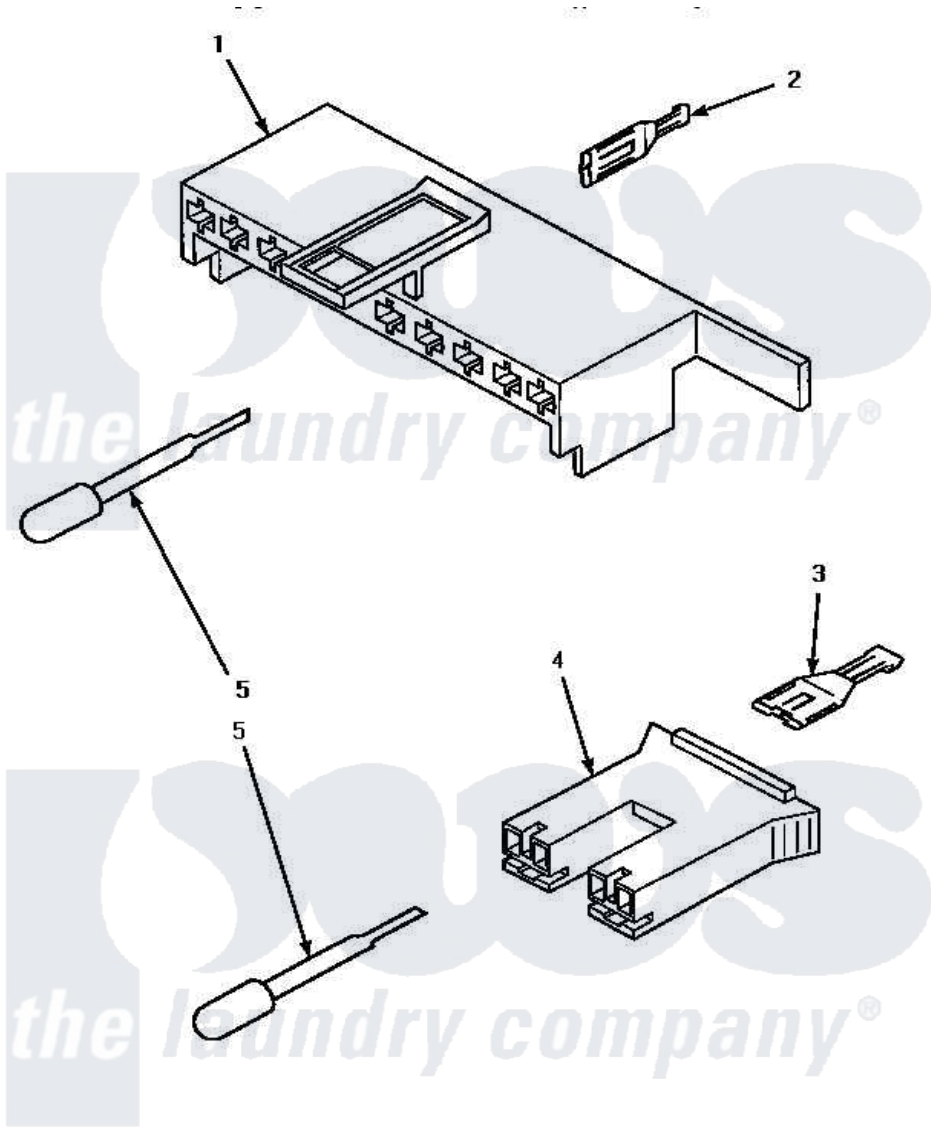

**Amana CW8203W (BOM: PCW8203W) 11 - MIXING VLV & MTR CONN BLOCKS/TERM & TOOL**

**MIXING VALVE AND MOTOR CONNECTION BLOCKS, TERMINALS AND TERMINAL EXTRACTOR TOOL**

Amana [Residential Amana CW8203W \(BOM: PCW8203W\) Washer Parts](#) Parts Diagram 11 - MIXING VLV & MTR CONN BLOCKS/TERM & TOOL

[Click on the part number to view part](#)

Item	Original Part Number	Replaced By	Status	Part Description
1	<a href="#">34677</a>			10 Circuit Plug
2	<a href="#">Y00188</a>			Molex Terminal
3	Y00121		Not Available	SPADE TERMINAL(12 GAUGE) (1/4 INCH-(2) 18 GAUGE WIRES O
4	<a href="#">34676</a>			Plug
"	34675		Not Available	PLUG
5	<a href="#">283P4</a>			Terminal Extractor Tool