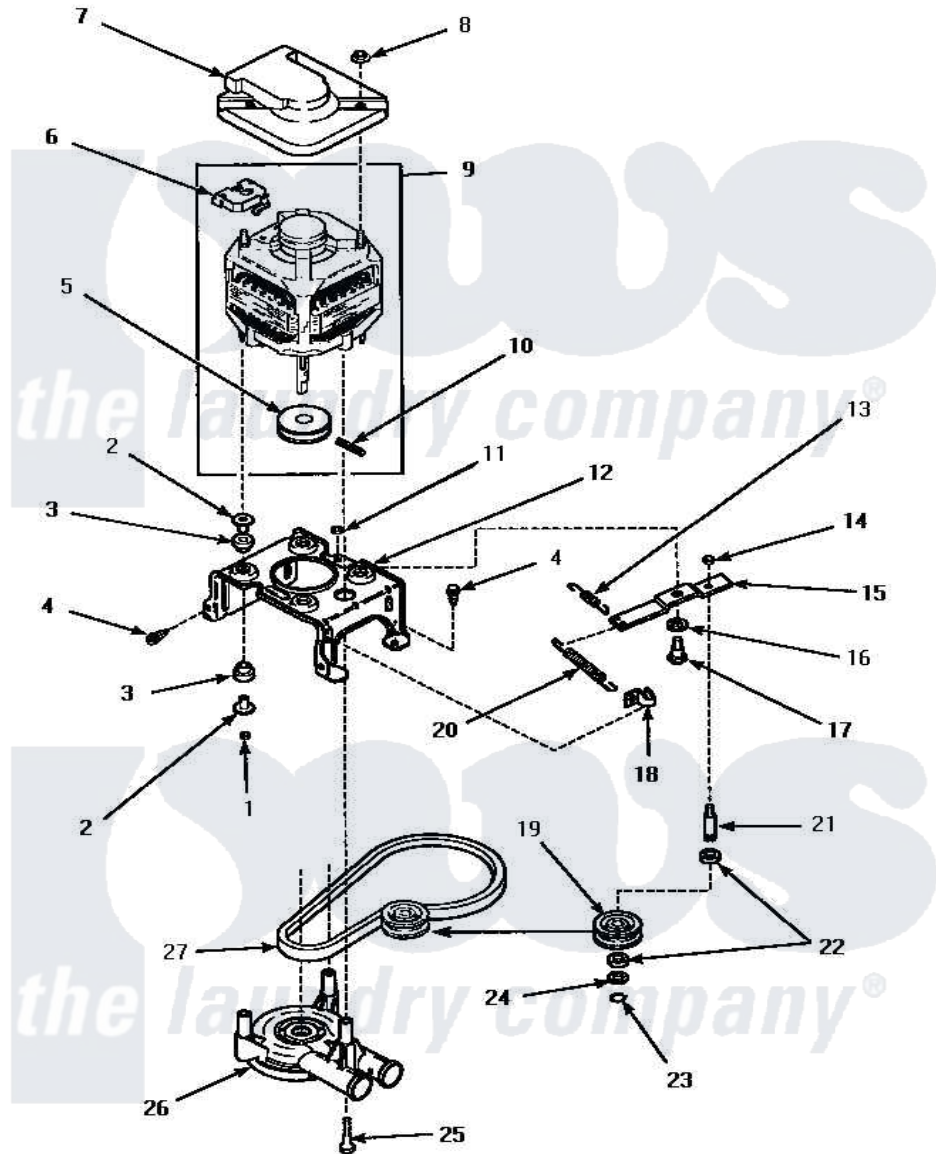

Amana CW8203W (BOM: PCW8203W) 12 - MOTOR, MTG BRKT, BELT, PUMP & IDLER ASSY

MOTOR, MOUNTING BRACKET, BELT, PUMP AND IDLER ASSEMBLY

Amana [Residential Amana CW8203W \(BOM: PCW8203W\) Washer Parts](#) Parts Diagram 12 - MOTOR, MTG BRKT, BELT, PUMP & IDLER ASSY
 Click on the part number to view part

Item	Original Part Number	Replaced By	Status	Part Description
1	35423	3400029		Nut, Adapter Plate
2	34791			Post, Mount-Motor
3	34788			Mount, Motor
4	Y31645	27001200		Screw
5	27171		Not Available	PULLEY,MOTOR
6	35632		Not Available	SWITCH, MOTOR
7	34754	40112301		Shield, Motor
8	35139		Not Available	PALNUT
9	34571	27001215		Motor W/Pulley
"	35145	38034P		Kit Motor 120V/60 2SP Cap Dd
10	23750			Pin, Roll
11	52566	27001225		Nut, Jam Mid Lock 1/4-20
12	34890		Not Available	BRACKET,MOTOR MOUNT
13	30620		Not Available	SPRING,IDLER LEVER HEL

14	28803	2221070	Clamp, Nylon
15	31054	40041002	Lever, Idler
16	81392	40054701	Washer
17	27229	40038901	Screw, 1/4-20
18	28849		Clip, Spring
19	28800	Not Available	WHEEL, IDLER
20	33110	37366	Spring, Idler
21	28802		Shaft, Idler
22	Y29443		Washer, Felt
23	23748		Ring, Retaining
24	52549		Washer, 501 ID X3/4 Odx
25	Y34565	40063701	Screw, 10-16 x 1.75
26	35742P	27001233	Pump
27	28808		Belt, Agitate And Spin
NI	258P3	Not Available	KIT,CAPACITOR