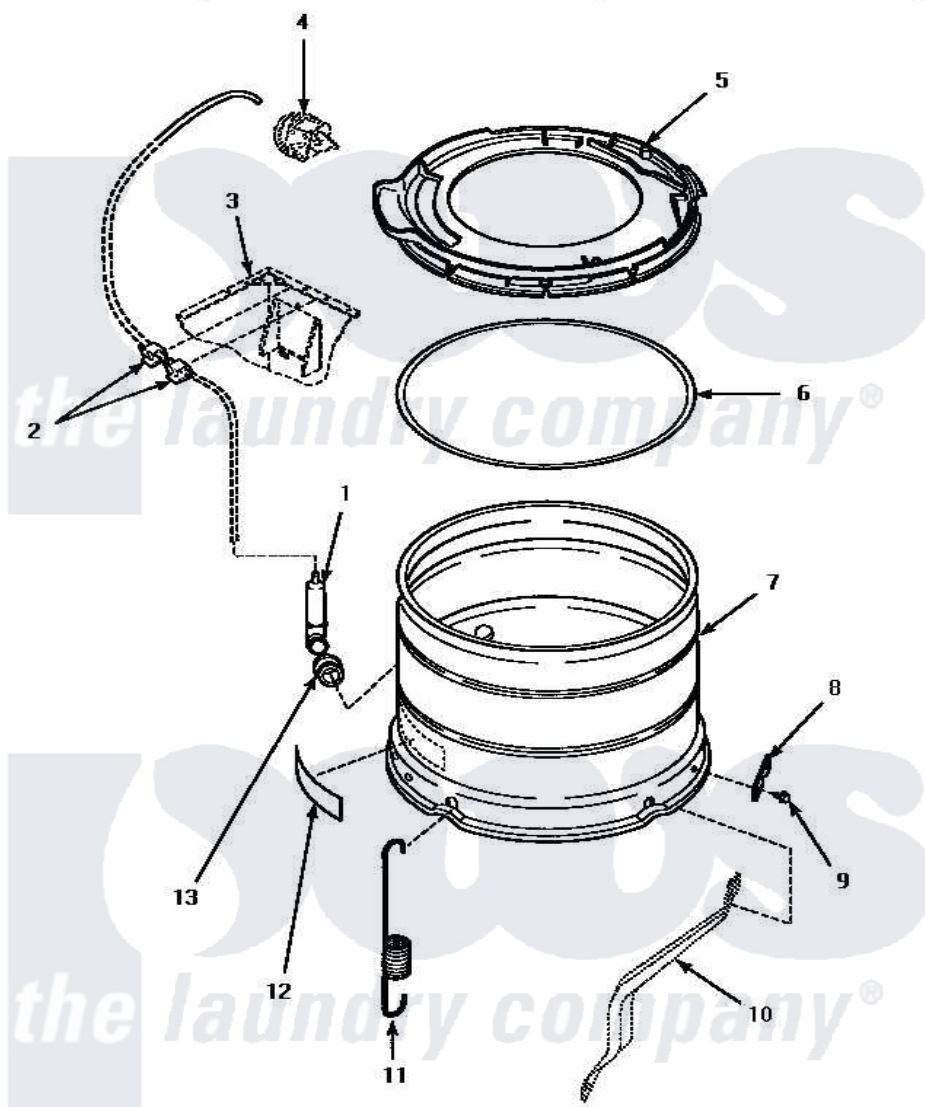

Amana CW8203W (BOM: PCW8203W) 13 - OUTER TUB, COVER & PRESSURE HOSE

OUTER TUB, COVER AND PRESSURE HOSE

Amana Residential Amana CW8203W (BOM: PCW8203W) Washer Parts Parts Diagram 13 - OUTER TUB, COVER & PRESSURE HOSE

[Click on the part number to view part](#)

Item	Original Part Number	Replaced By	Status	Part Description
1	30907	40008501		Assembly, Pressure Bulb
2	21036			Clip, Cable
3	Y00000000		Not Available	SEE NOTE CABINET
4	Y00000000		Not Available	SEE NOTE PRESSURE SWITCH
5	36025	36025P		Assembly, Tub Cover and Gasket
6	32857			Gasket, Tub Cover Small
7	34438P			Assembly, Outer Tub
8	27926			Plate, Leg .063
9	35369	40128701		Screw, 5/16-18 X .50
10	Y00000000		Not Available	SEE NOTE SUPPORT LEG
11	35948			Spring, Leg-Large Tub
12	500049		Not Available	STICKER
13	29175	40037801		Grommet