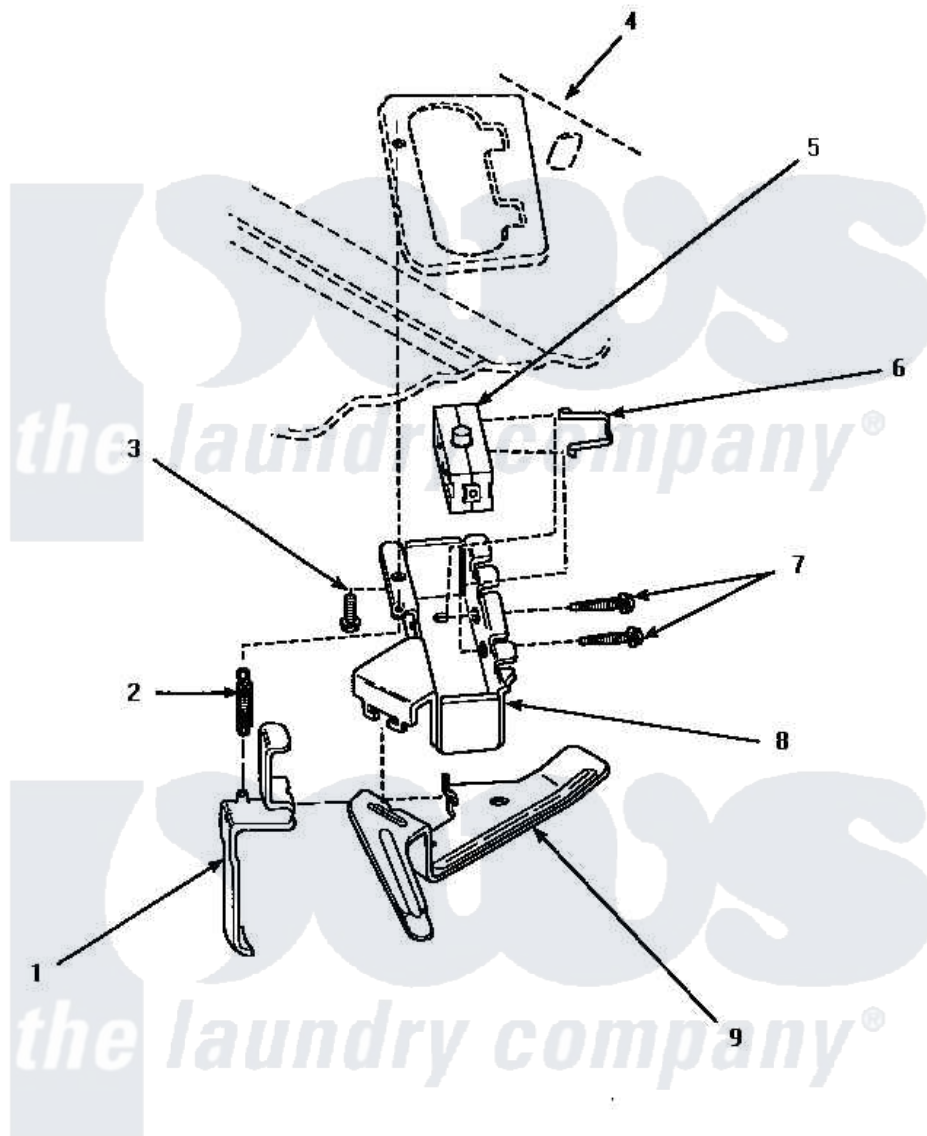

Amana CW8203W (BOM: PCW8203W) 14 - OUT-OF-BALANCE SWITCH

OUT-OF-BALANCE SWITCH

Amana [Residential Amana CW8203W \(BOM: PCW8203W\) Washer Parts](#) Parts Diagram 14 - OUT-OF-BALANCE SWITCH

[Click on the part number to view part](#)

Item	Original Part Number	Replaced By	Status	Part Description
1	33442			Lever, Unbalanced Load
2	33443			Spring
3	23962	W10116760		Screw
4	Y00000000		Not Available	SEE NOTE CABINET TOP
5	33445	27001095		Switch, Lid
6	33433		Not Available	CLIP, HOLDER-SWITCH
7	36510			Screw
8	36497P			Kit, Switch Holder
9	33441			Arm, Actuator