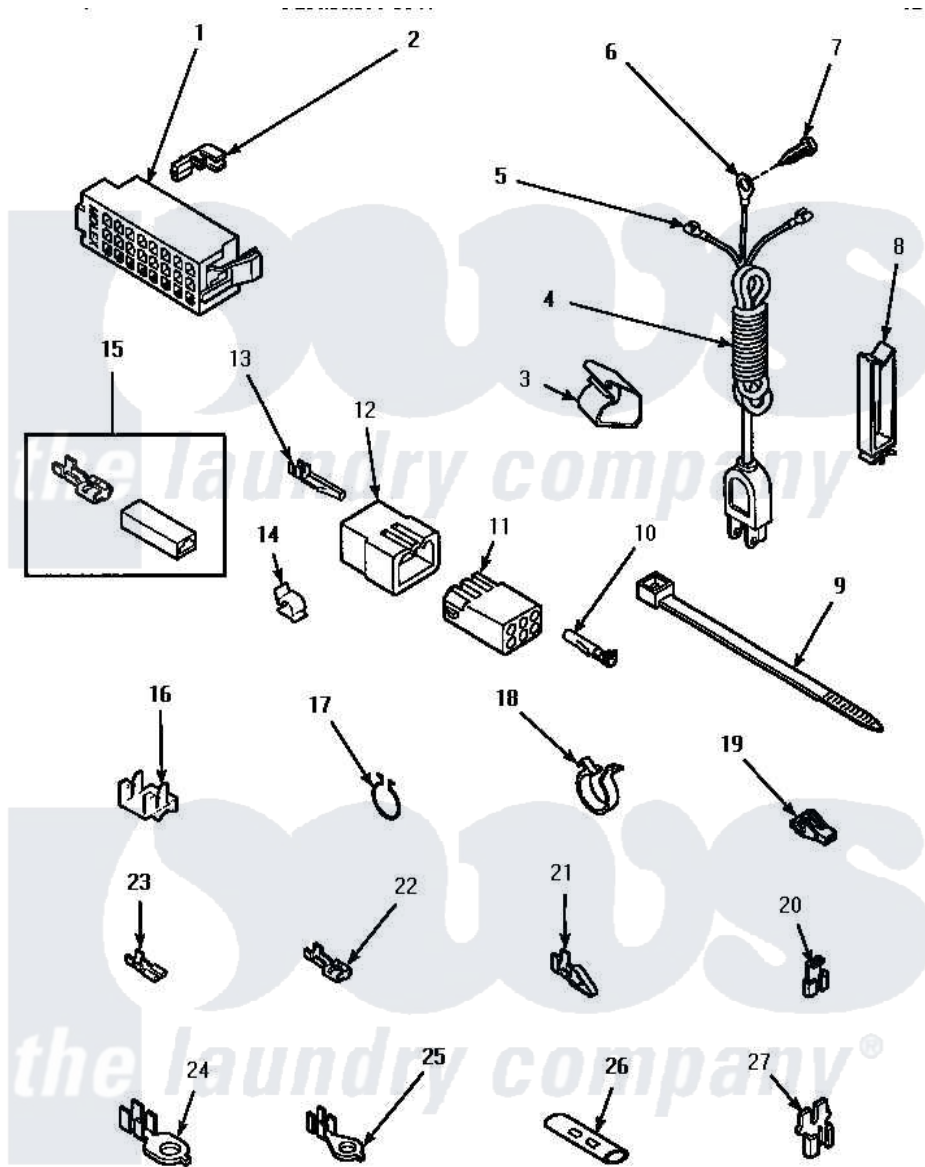

# Amana CW8203W (BOM: PCW8203W) 15 - POWER CORD & TERMINALS

## POWER CORD AND TERMINALS

Amana [Residential Amana CW8203W \(BOM: PCW8203W\) Washer Parts](#) Parts Diagram 15 - POWER CORD & TERMINALS

[Click on the part number to view part](#)

Item	Original Part Number	Replaced By	Status	Part Description
1	<a href="#">34123</a>			Housing, LH -24 Position
"	<a href="#">32746</a>			Housing, RH-24 Positi
2	<a href="#">Y00188</a>			Molex Terminal
3	35521		Not Available	CLIP, HARNESS HOLDER
4	Y34458		Not Available	POWER CORD ALL
5	03673		Not Available	NUT
6	Y0000000		Not Available	SEE NOTE GROUND WIRE, GREEN
7	<a href="#">52909</a>			Screw, 10B-16 X 1/2 HeX
8	36274		Not Available	CLIP, HARNESS
9	36466	<a href="#">M0321209</a>		Tie-Electrical
10	Y00117	<a href="#">5011-XX</a>		093 Female Socket
11	<a href="#">26301</a>			Receptacle, Molex
"	<a href="#">26708</a>			Receptacle, 6 Circuit
"	<a href="#">26163</a>			Receptacle, 9 Circuit
12	<a href="#">23033</a>			Plug, 9 Circuit

"	26302		Not Available	PLUG, 1 CIRCUIT
"	<a href="#">23041</a>			Plug, 6 Circuit
13	<a href="#">Y00116</a>			Terminal, Pin-Male
14	<a href="#">21036</a>			Clip, Cable
15	00234	<a href="#">00359</a>		Terminal Ultra Pod 250 X032F
16	Y00161	<a href="#">B5733302</a>		Clip, Ground
17	<a href="#">51291</a>			Clip, Wire
18	61510	<a href="#">504034</a>		Clip, Wire
19	70210		Not Available	INSULATOR,BLUE
20	<a href="#">Y00120</a>			Terminal, Flag-1/4 Fema
21	00220		Not Available	TERMINAL,CRIMP-SINGLE
22	Y00119		Not Available	SPADE TERMINAL(18 GAUGE) (1/4 INCH-(1) 18 GAUGE WIRE)
23	<a href="#">00112</a>			Terminal, Spade-3/16 Fe
24	Y00113		Not Available	TERMINAL,RING-1/4 STUD
25	<a href="#">00110</a>			No.10 18 Gauge Wire
26	21091		Not Available	CONNECTOR TWO 1/4 INCH MALE
27	29673		Not Available	DOUBLE CONNECTOR