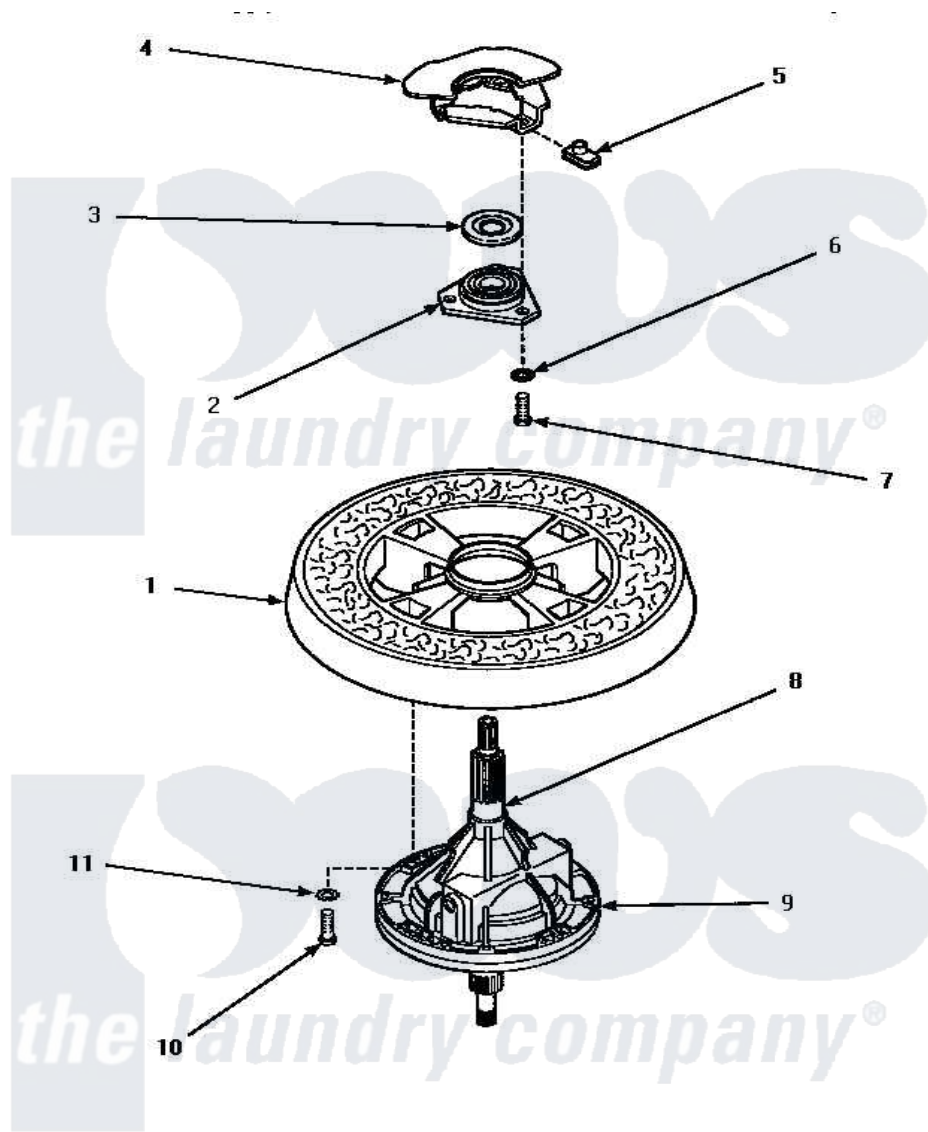

**Amana CW8203W (BOM: PCW8203W) 18 - TRANSMISSION ASSY & BALANCE RING**

**TRANSMISSION ASSEMBLY AND BALANCE RING**

Amana [Residential Amana CW8203W \(BOM: PCW8203W\) Washer Parts](#) Parts Diagram 18 - TRANSMISSION ASSY & BALANCE RING

[Click on the part number to view part](#)

Item	Original Part Number	Replaced By	Status	Part Description
1	34731		Not Available	ASSY,BALANCE RING-COMPL
2	27182	<a href="#">40004201P</a>		Main Bearing Assembly
3	<a href="#">27187</a>			Flinger
4	Y00000000		Not Available	SEE NOTE OUTER TUB
5	<a href="#">27222</a>			Nut, Retainer 5/16-18
6	<a href="#">04366</a>			Lockwasher, 5/16intshkp
7	01355		Not Available	SCREW
8	<a href="#">27604P</a>			Never-Seeze 1 Oz Tube
9	Y34526	<a href="#">34526P</a>		Assembly, Transmission
10	27200		Not Available	CAP SCREW
11	<a href="#">02431</a>			Lockwasher, 1/4 Ext Shk