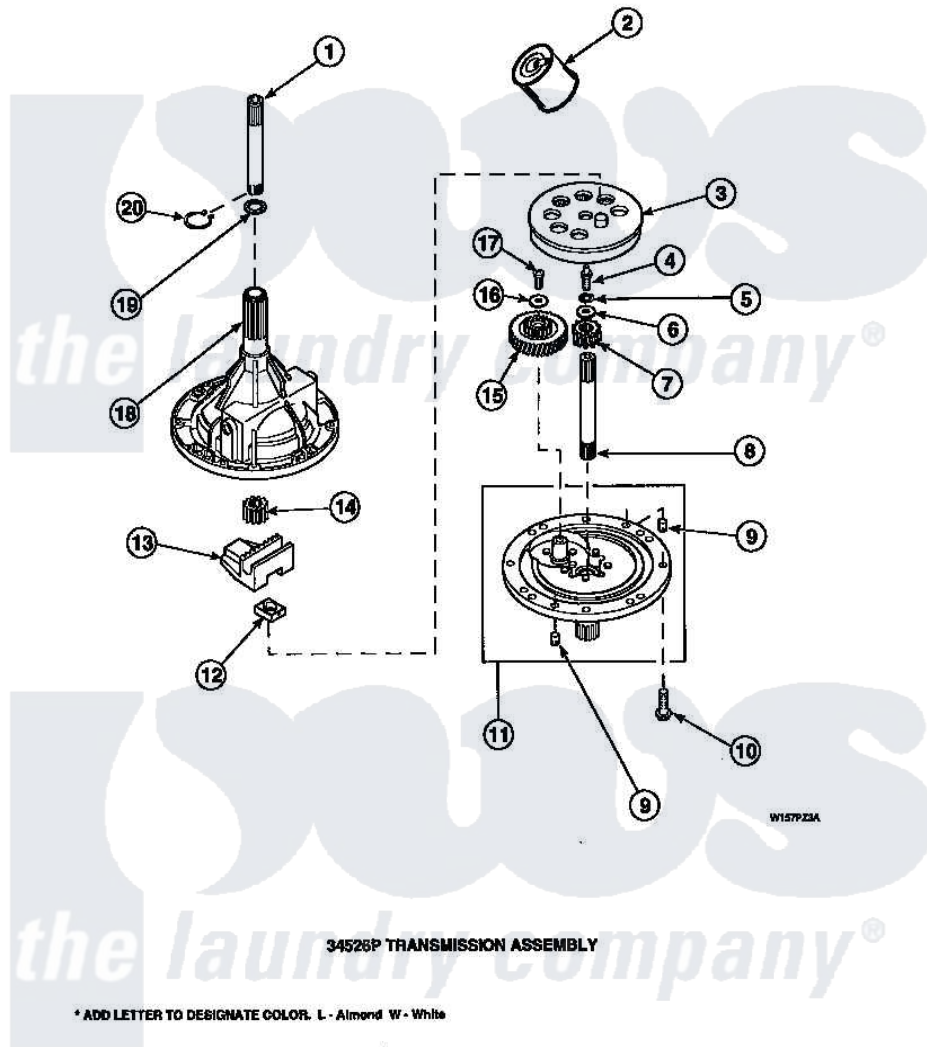

Amana CW8203W2 (BOM: PCW8203W2 A) 01 - 34526P TRANSMISSION ASSY

Amana Residential Amana CW8203W2 (BOM: PCW8203W2 A) Washer Parts Parts Diagram 01 - 34526P TRANSMISSION ASSY  
 Click on the part number to view part

Item	Original Part Number	Replaced By	Status	Part Description
1	<a href="#">Y36570</a>			Shaft, Output
2	<a href="#">27243P</a>			Oil, CW Transmission F-
3	<a href="#">26577</a>			Assembly, Gear And Stud
4	27030		Not Available	SCREW, 1/4-20 SPECIAL
5	<a href="#">21456</a>			Lockwasher, 1/4 Intshkp
6	26509	<a href="#">40041501</a>		Washer
7	<a href="#">36562</a>			Pinion, Drive
8	<a href="#">34853</a>			Shaft, Input
9	<a href="#">27172</a>			Pin, Dowel
10	32814		Not Available	SCREW, 1/4-20X7/8 SERRA
11	<a href="#">38290</a>			Assembly, Cover
12	<a href="#">26493</a>			Slide
13	<a href="#">Y31526</a>			Rack
14	<a href="#">27003</a>			Pinion, Agitator
15	<a href="#">29161</a>			Gear, Reduction

16	29260	Not Available	WASHER
17	<a href="#">29273</a>		Screw, 1/4-20 X 3/8
18	33223	Not Available	ASSY, TRANSMISSION CASE
19	<a href="#">35092</a>		Washer, 3628id X 1.00 X .056
20	<a href="#">27197</a>		Ring, Retaining
NI	37577P	Not Available	SEALANT