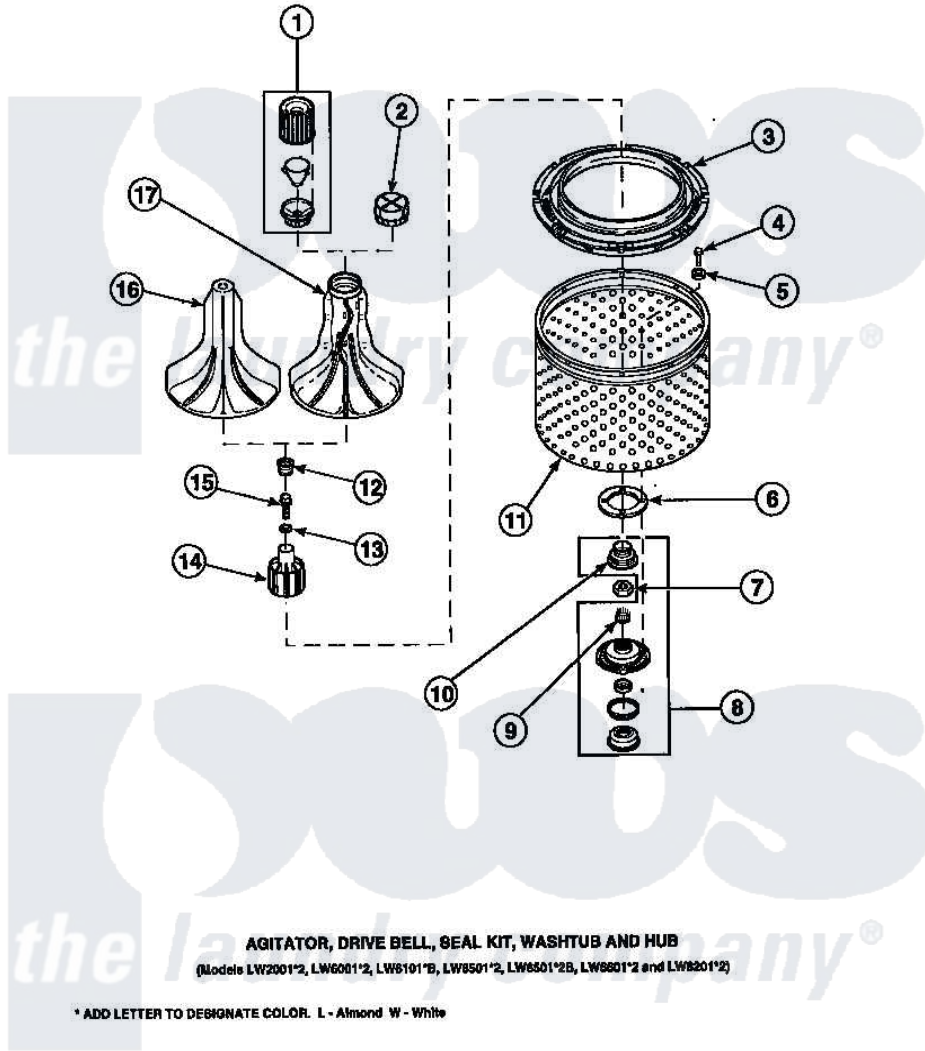

**Amana CW8203W2 (BOM: PCW8203W2 A) 02 - AGITATOR/DRIVE BELL/SEAL KIT/TUB & HUB**

Amana Residential Amana CW8203W2 (BOM: PCW8203W2 A) Washer Parts Parts Diagram 02 - AGITATOR/DRIVE BELL/SEAL KIT/TUB & HUB  
 Click on the part number to view part

Item	Original Part Number	Replaced By	Status	Part Description
1	36542	<a href="#">40002101W</a>		Assembly, Fabric Softner
2	<a href="#">36515</a>			Cap, Agitator
3	<a href="#">35035</a>			Guard, Clothes
4	27202	<a href="#">W10116787</a>		Screw
5	<a href="#">28094</a>			Gasket
7	Y29220	<a href="#">40016301</a>		Nut, Lock
8	495P3	<a href="#">R9900552</a>		Hub And Seal
9	29728	<a href="#">40008301</a>		Insert, Spline
10	36425	<a href="#">40016101</a>		Seal, Bell Drive
12	36511	<a href="#">40008401</a>		Plug, Bell
13	<a href="#">36472</a>			O-Ring
15	34288	<a href="#">40065102</a>		Screw, Shoulder 1/4
16	<a href="#">33513</a>			Agitator, Short-Coin
17	33174	<a href="#">40000501W</a>		Agitator, Flex Vane