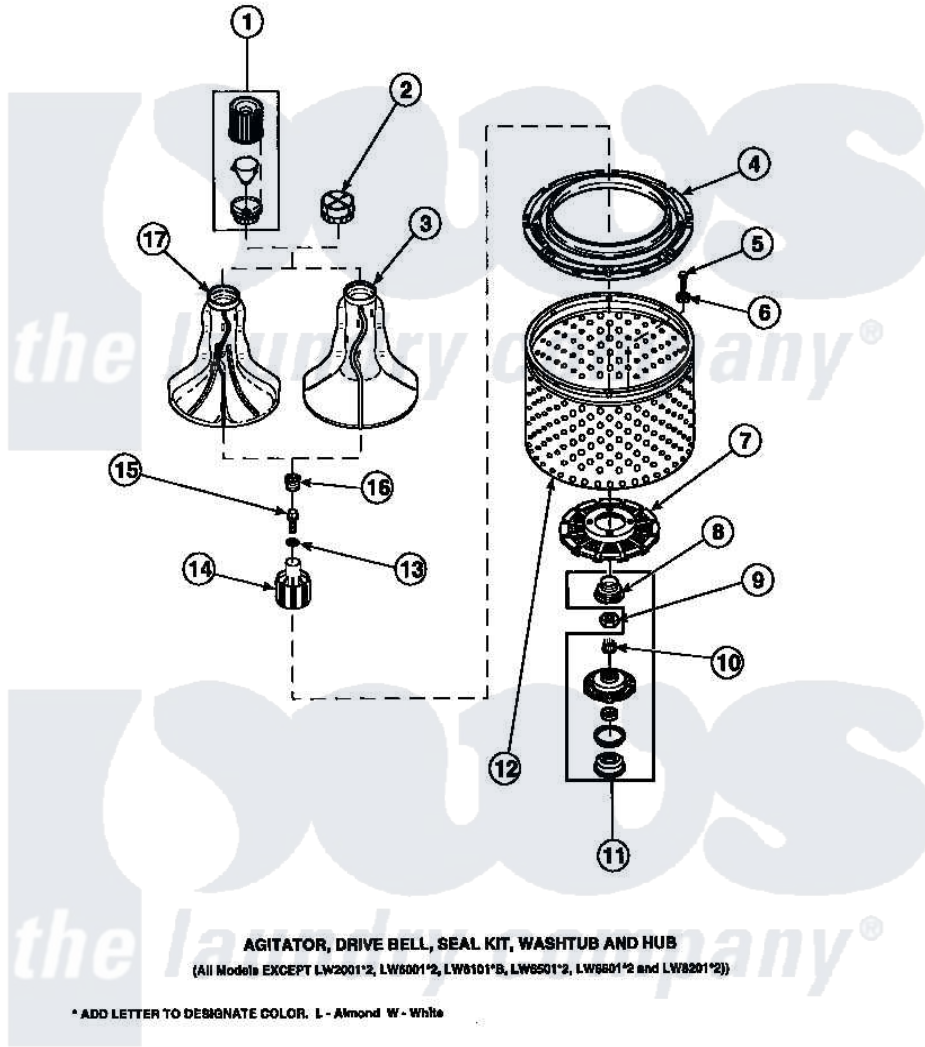

Amana CW8203W2 (BOM: PCW8203W2 A) 03 - AGITATOR/DRIVE BELL/SEAL KIT/TUB & HUB

Amana Residential Amana CW8203W2 (BOM: PCW8203W2 A) Washer Parts Parts Diagram 03 - AGITATOR/DRIVE BELL/SEAL KIT/TUB & HUB
 Click on the part number to view part

Item	Original Part Number	Replaced By	Status	Part Description
1	36542	40002101W		Assembly, Fabric Softner
2	36515			Cap, Agitator
3	36507	40000501W		Agitator, Flex Vane
4	35035			Guard, Clothes
5	27202	W10116787		Screw
6	28094			Gasket
7	32998	39371		Filter Lin
8	36425	40016101		Seal, Bell Drive
9	Y29220	40016301		Nut, Lock
10	29728	40008301		Insert, Spline
11	495P3	R9900552		Hub And Seal
12	33501P	R9900144		Kit- Wash
13	36472			O-Ring
14	36443P	R9900189		Kit, Drive Bell And Seal
15	34288	40065102		Screw, Shoulder 1/4