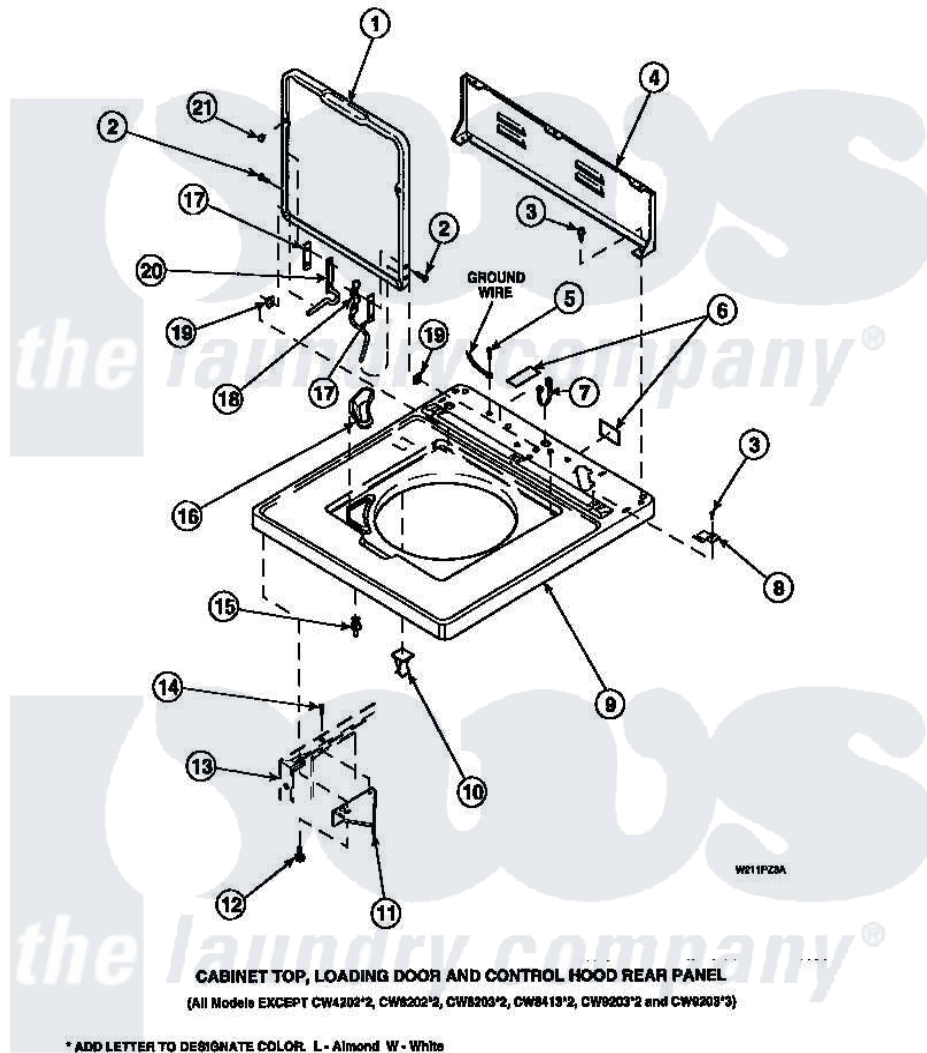

Amana CW8203W2 (BOM: PCW8203W2 A) 06 - CAB TOP/LOADING DR & CTRL HOOD REAR PAN

Amana Residential Amana CW8203W2 (BOM: PCW8203W2 A) Washer Parts Parts Diagram 06 - CAB TOP/LOADING DR & CTRL HOOD REAR PAN
 Click on the part number to view part

Item	Original Part Number	Replaced By	Status	Part Description
1	33541P		Not Available	LID
2	34337	W10119828		Screw, Lid Hinge Mounting
3	23962	W10116760		Screw
4	34903		Not Available	PANEL, BACK HOOD (USE 37782)
5	52909			Screw, 10B-16 X 1/2 HeX
6	24903		Not Available	STICKER,DISCONNECT POW
7	21903	211881		Grommet, Cord Part Not Used-Gas Models Only
8	35887	40063901		Clip, Hold Down
9	34902P		Not Available	TOP
11	36034			Bracket, Director-Module
12	Y31644	27001200		Screw
13	34475P		Not Available	CABINET
14	36035		Not Available	SCREW,8-18X3/8 PHIL FLT

14	30033	Not Available	HD
15	56534		Barrel, Support
16	34776	Not Available	DISPENSER,BLEACH
17	34338		Gasket, Hinge
18	36437		Hinge, Lid R
19	33446	40008201	Bushing, Hinge
21	21685	40038001	Bumper
NI	26594P		Grease, Silicone - 2 Oz Tube