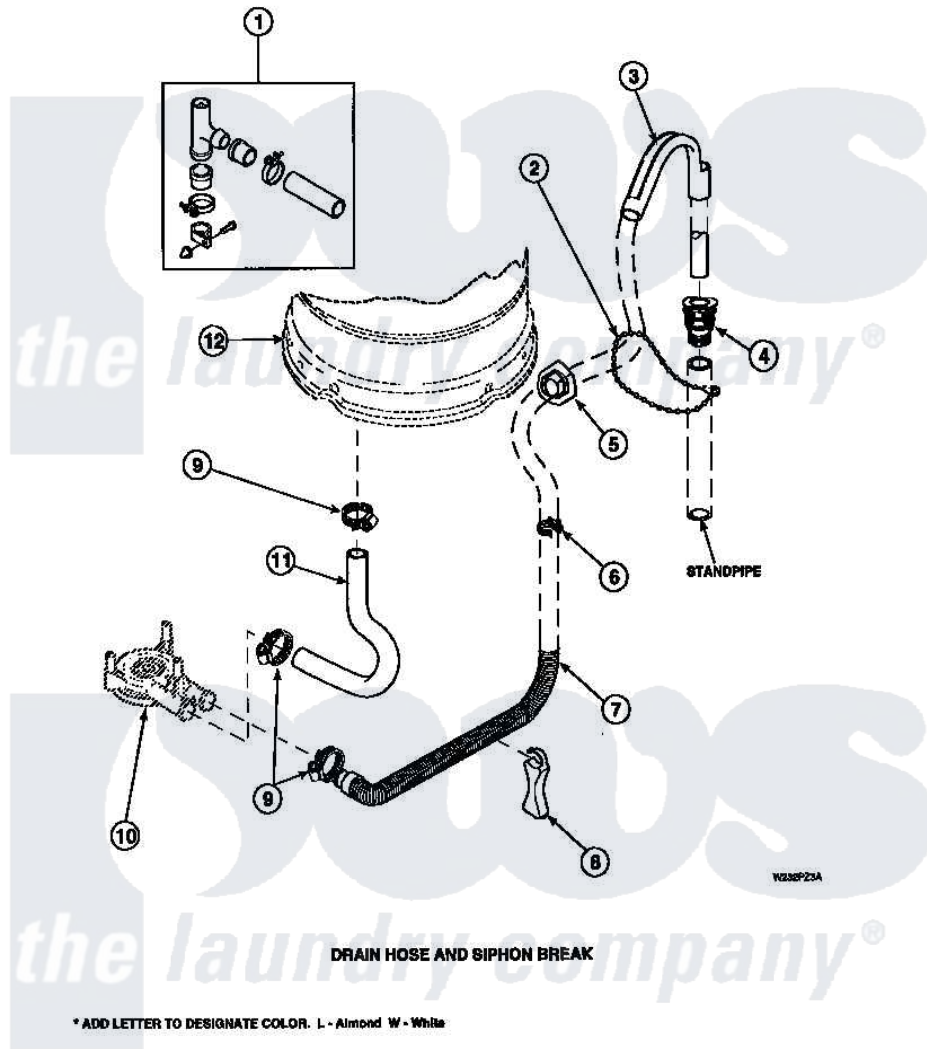

Amana CW8203W2 (BOM: PCW8203W2 A) 07 - DRAIN HOSE AND SIPHON BREAK

Amana [Residential Amana CW8203W2 \(BOM: PCW8203W2 A\) Washer Parts](#) Parts Diagram 07 - DRAIN HOSE AND SIPHON BREAK
 Click on the part number to view part

Item	Original Part Number	Replaced By	Status	Part Description
1	562P3	76660		Break-Sphn
2	33489	8539404		Tie-Wire
3	33615	22003814		Retainer, Drain Hose
4	36878	40008101		Adapter, Standpipe
5	32219			Relief, Strain
6	36014			Clip, Retainer-Hose
7	37245	40053901		Hose, Drain
8	36522			Hose Support
"	35487			Support, Hose
9	36802	285655		Clamp, Hose
10	36863P	27001233		Pump
11	35753			Hose, Tub To Pump-Ddp
"	35752			Hose, Tub To Pump-Ddp
12	34438P			Assembly, Outer Tub
"	34439P			Outer Tub