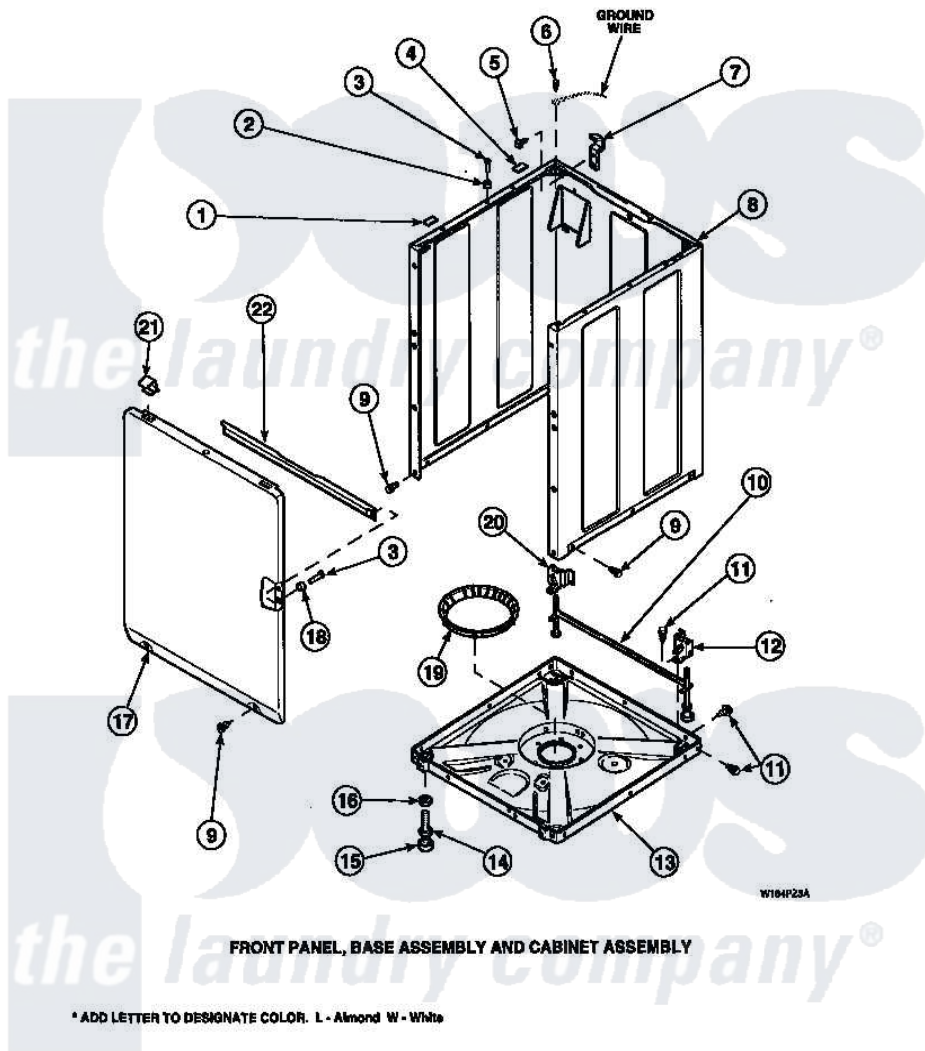

Amana CW8203W2 (BOM: PCW8203W2 A) 08 - FRONT PANEL, BASE ASSY AND CABINET ASSY

Amana Residential Amana CW8203W2 (BOM: PCW8203W2 A) Washer Parts Parts Diagram 08 - FRONT PANEL, BASE ASSY AND CABINET ASSY
 Click on the part number to view part

Item	Original Part Number	Replaced By	Status	Part Description
1	Y56128			Pad, Bumper
2	56079	505187		Locator, Panel
3	32671	Y014874		Screw, Idler Arm And Sleeve
4	36226			Pad, Bumper .25
5	34499		Not Available	SCREW, No.10B X 1/4 TAP IN HX
6	23962	W10116760		Screw
7	Y27103			Hinge, Hold-Down Lug
8	34475P		Not Available	CABINET
9	27196	27001200		Screw
10	34443			Assembly, Leg And Stabilizer
11	35148		Not Available	SCREW, 1/4-14 X 3/8 HX HD
12	36036		Not Available	BRACKET, SLL-RIGHT
13	36599P			Assembly Nut/ Leg Base
"	34434P			Assembly Nut/Leg Base

14	Y34319	22003428	Leg, Adjustable
15	34318	40016001	Foot, Rubber
16	Y21899	40038101	Nut, Leg
17	34656P	Not Available	NOT GOOD No. SEE NOTE PNL, FRONT
18	28102		Locator, Panel
19	36108	Not Available	SNUBBER PAD & ISOLATOR
20	36037		Bracket, SII-Left
21	35865		Clip, Hold-Down Front Panel
22	Y35097	Not Available	BRACE, FRT PNL