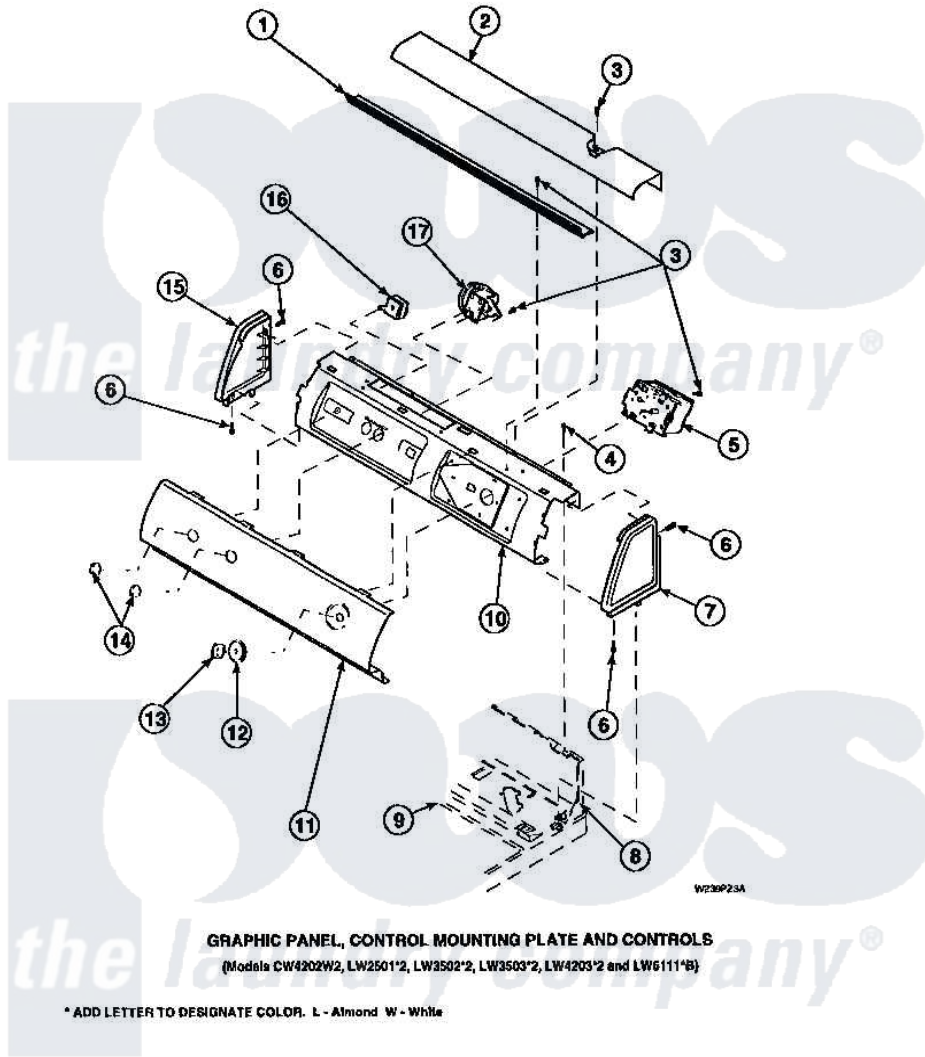

**Amana CW8203W2 (BOM: PCW8203W2 A) 09 - GRAPHIC PANEL, CTRL
MTG PLATE AND CTRLS**

Amana Residential Amana CW8203W2 (BOM: PCW8203W2 A) Washer Parts Diagram 09 - GRAPHIC PANEL, CTRL MTG PLATE AND CTRLS
Click on the part number to view part

Item	Original Part Number	Replaced By	Status	Part Description
1	Y34826		Not Available	DIFFUSER,LAMP-CLEAR
3	23962	W10116760		Screw
4	34904	489355		Screw, 8 X 1/2
5	31239	31239P		Timer 3 Cycle Package
6	501086	90767		Screw, 8A X 3/8 HeX Washer Head Tapping
8	34903		Not Available	PANEL, BACK HOOD (USE 37782)
9	34902P		Not Available	TOP
10	34821		Not Available	CONTROL MOUNTING PLATE
16	35115			Switch, TemPerature 3 P
17	36045	40055101		Switch, Pressure