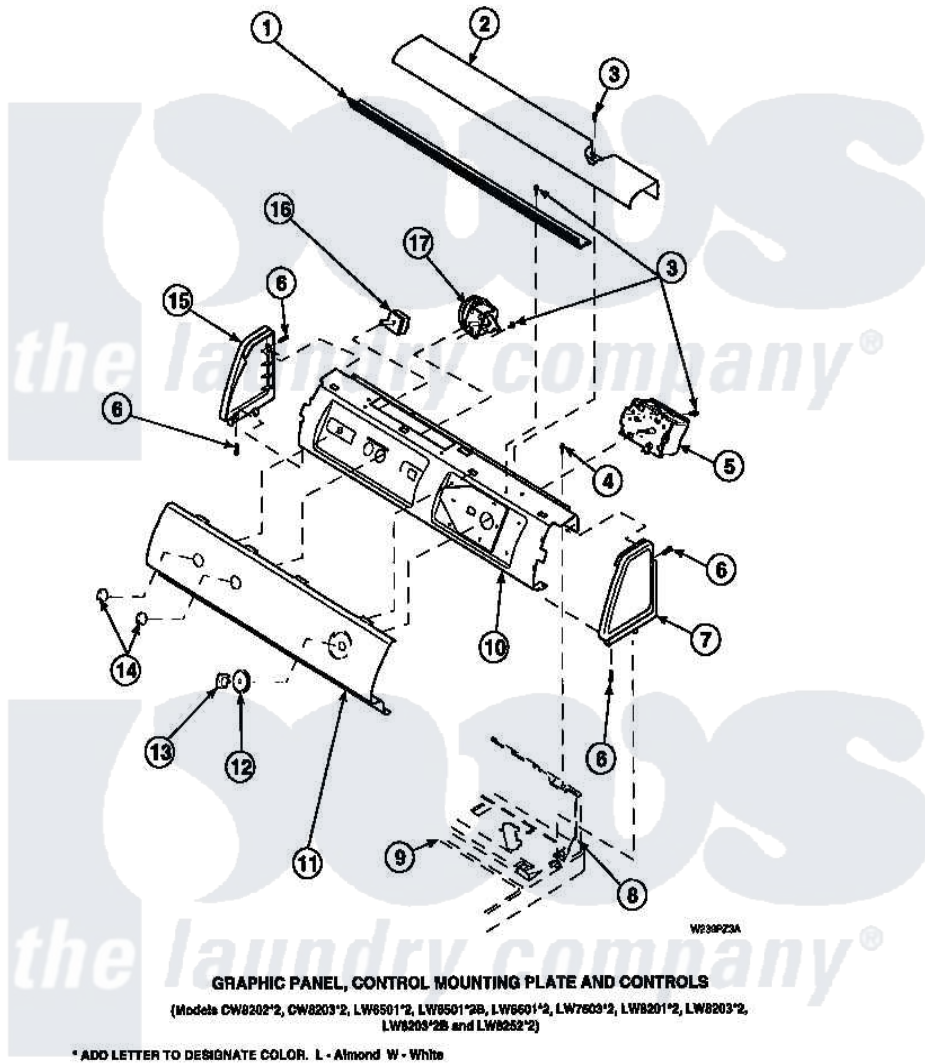

**Amana CW8203W2 (BOM: PCW8203W2 A) 10 - GRAPHIC PANEL, CTRL  
MTG PLATE AND CTRLS**

Amana Residential Amana CW8203W2 (BOM: PCW8203W2 A) Washer Parts Parts Diagram 10 - GRAPHIC PANEL, CTRL MTG PLATE AND CTRLS  
 Click on the part number to view part

Item	Original Part Number	Replaced By	Status	Part Description
1	Y34826		Not Available	DIFFUSER,LAMP-CLEAR
2	34824		Not Available	TOP COVER
3	23962	<a href="#">W10116760</a>		Screw
4	34904	<a href="#">489355</a>		Screw, 8 X 1/2
5	31239	<a href="#">31239P</a>		Timer 3 Cycle Package
6	501086	<a href="#">90767</a>		Screw, 8A X 3/8 HeX Washer Head Tapping
7	34817		Not Available	END CAP(RIGHT)
8	34903		Not Available	PANEL, BACK HOOD (USE 37782)
9	34902P		Not Available	TOP
10	34821		Not Available	CONTROL MOUNTING PLATE
11	37681W		Not Available	PANEL, GRAPHICS (WHITE)
"	36613		Not Available	GRAPHIC PANEL
12	36700		Not Available	TIMER KNOB SKIRT

13	35333	Not Available	TIMER KNOB
14	36701	Not Available	KNOB, TEMP
15	34818	Not Available	END CAP(LEFT)
16	<a href="#">35115</a>		Switch, TemPerature 3 P
17	35010	<a href="#">39035</a>	Switch, Pressure-Var
"	36045	<a href="#">40055101</a>	Switch, Pressure