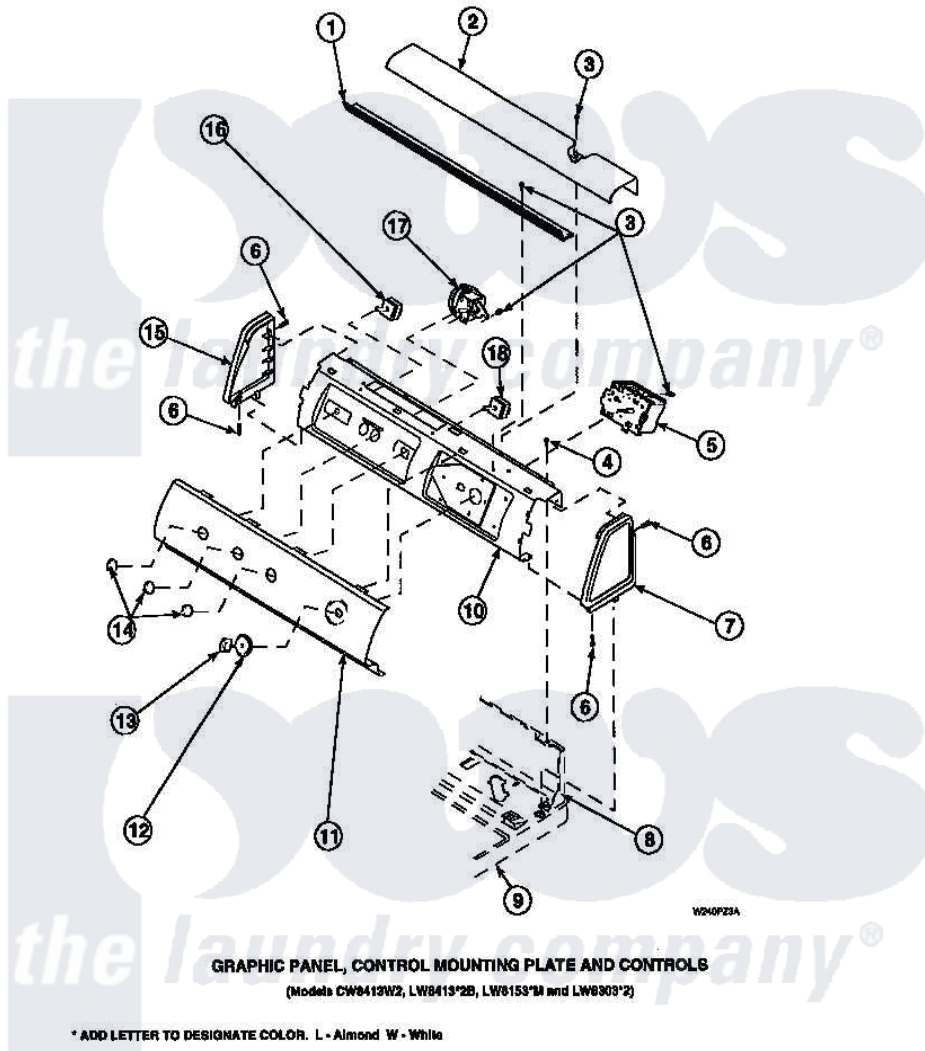

**Amana CW8203W2 (BOM: PCW8203W2 A) 11 - GRAPHIC PANEL, CTRL  
MTG PLATE AND CTRLS**

Amana [Residential Amana CW8203W2 \(BOM: PCW8203W2 A\) Washer Parts](#) Parts Diagram 11 - GRAPHIC PANEL, CTRL MTG PLATE AND CTRLS  
Click on the part number to view part

Item	Original Part Number	Replaced By	Status	Part Description
1	Y34826		Not Available	DIFFUSER,LAMP-CLEAR
2	34824		Not Available	TOP COVER
3	23962	<a href="#">W10116760</a>		Screw
4	34904	<a href="#">489355</a>		Screw, 8 X 1/2
5	<a href="#">36607</a>			Timer, 4 Cycle
6	501086	<a href="#">90767</a>		Screw, 8A X 3/8 HeX Washer Head Tapping
7	34817		Not Available	END CAP(RIGHT)
8	34903		Not Available	PANEL, BACK HOOD (USE 37782)
9	34902P		Not Available	TOP
10	34821		Not Available	CONTROL MOUNTING PLATE
11	36611		Not Available	PANEL, GRAPHICS
12	36700		Not Available	TIMER KNOB SKIRT
13	35333		Not Available	TIMER KNOB

14	36701	Not Available	KNOB, TEMP
15	34818	Not Available	END CAP(LEFT)
17	36045	<a href="#">40055101</a>	Switch, Pressure