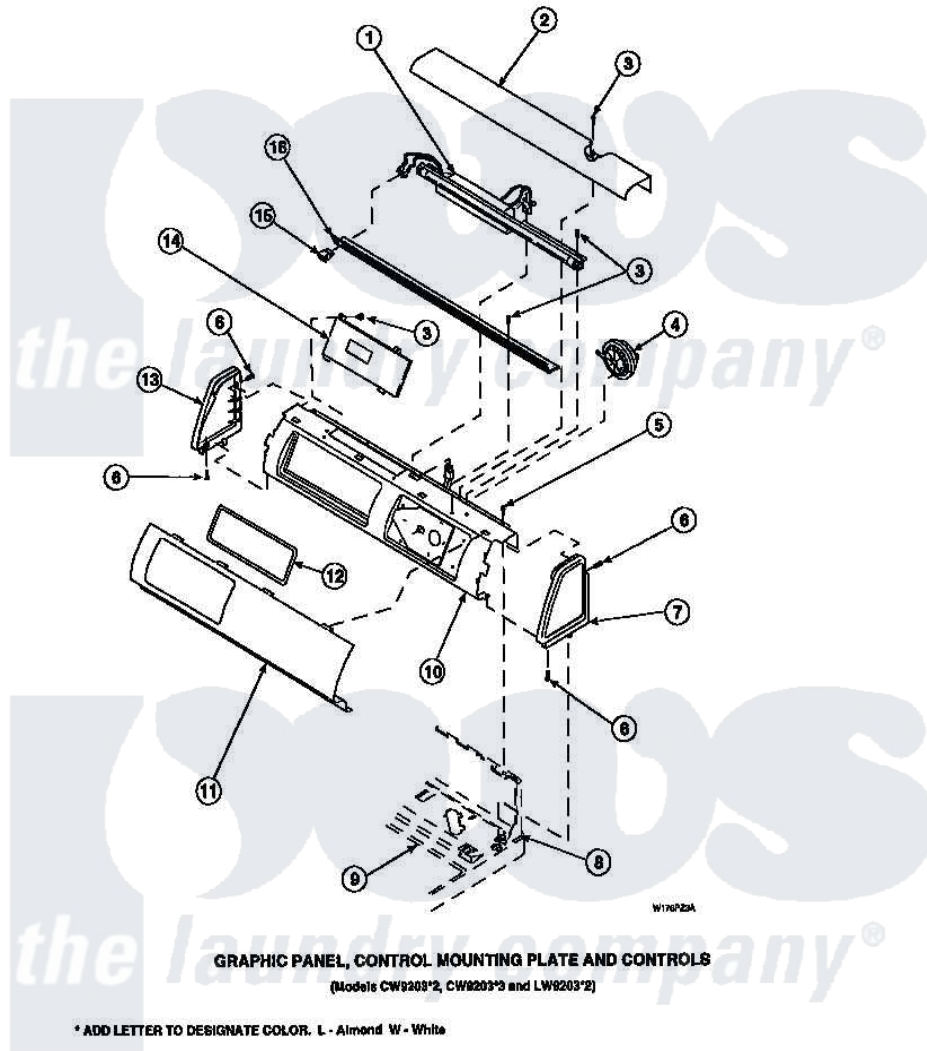

Amana CW8203W2 (BOM: PCW8203W2 A) 12 - GRAPHIC PANEL, CTRL MTG PLATE AND CTRLS

Amana [Residential Amana CW8203W2 \(BOM: PCW8203W2 A\) Washer Parts](#) Parts Diagram 12 - GRAPHIC PANEL, CTRL MTG PLATE AND CTRLS
Click on the part number to view part

Item	Original Part Number	Replaced By	Status	Part Description
2	34824		Not Available	TOP COVER
3	23962	W10116760		Screw
5	34904	489355		Screw, 8 X 1/2
6	501086	90767		Screw, 8A X 3/8 HeX Washer Head Tapping
7	34817		Not Available	END CAP(RIGHT)
8	34903		Not Available	PANEL, BACK HOOD (USE 37782)
9	34902P		Not Available	TOP
13	34818		Not Available	END CAP(LEFT)