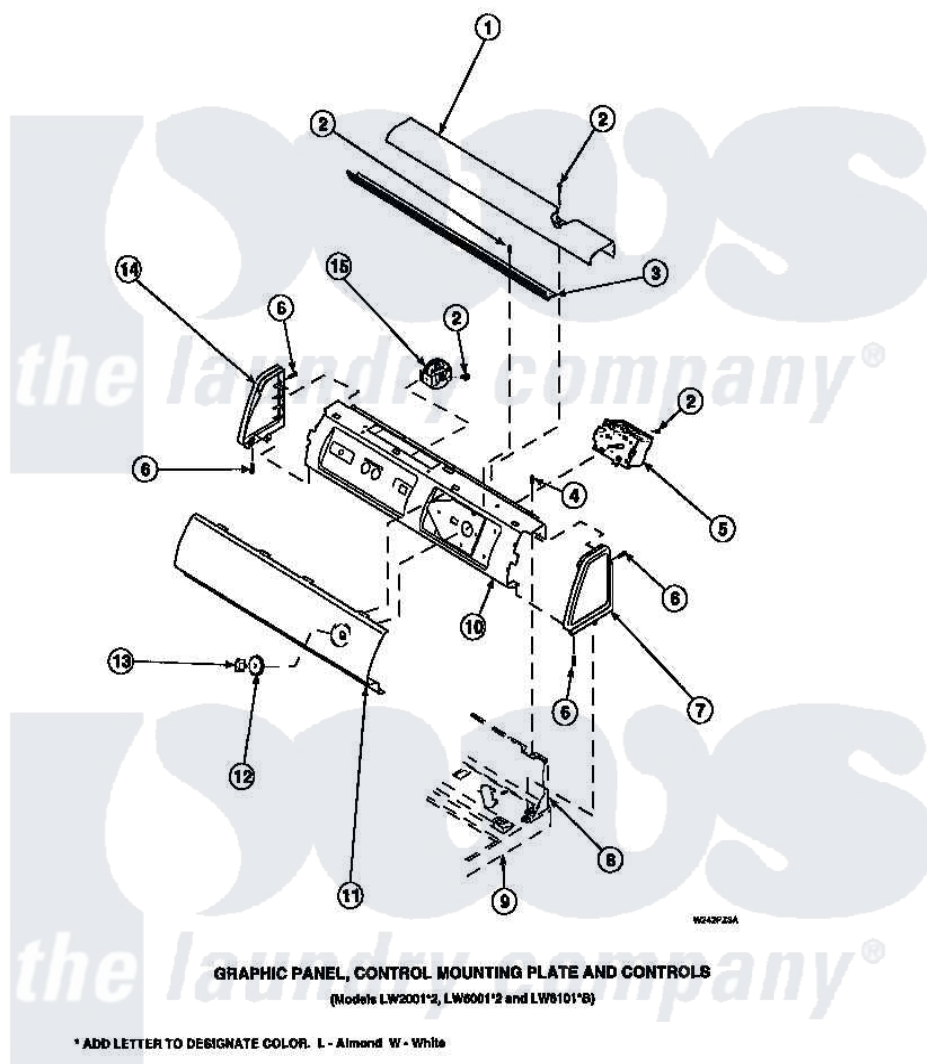

**Amana CW8203W2 (BOM: PCW8203W2 A) 13 - GRAPHIC PANEL, CTRL
MTG PLATE AND CTRLS**

Amana [Residential Amana CW8203W2 \(BOM: PCW8203W2 A\) Washer Parts](#) Parts Diagram 13 - GRAPHIC PANEL, CTRL MTG PLATE AND CTRLS
Click on the part number to view part

Item	Original Part Number	Replaced By	Status	Part Description
2	23962	W10116760		Screw
3	Y34826		Not Available	DIFFUSER,LAMP-CLEAR
4	34904	489355		Screw, 8 X 1/2
6	501086	90767		Screw, 8A X 3/8 HeX Washer Head Tapping
7	34817		Not Available	END CAP(RIGHT)
8	34903		Not Available	PANEL, BACK HOOD (USE 37782)
9	34902P		Not Available	TOP
10	34821		Not Available	CONTROL MOUNTING PLATE
12	33817		Not Available	ASSY,TIMER SKIRT-BLACK
13	33897			Knob, Timer-Washer-Blac
14	34818		Not Available	END CAP(LEFT)