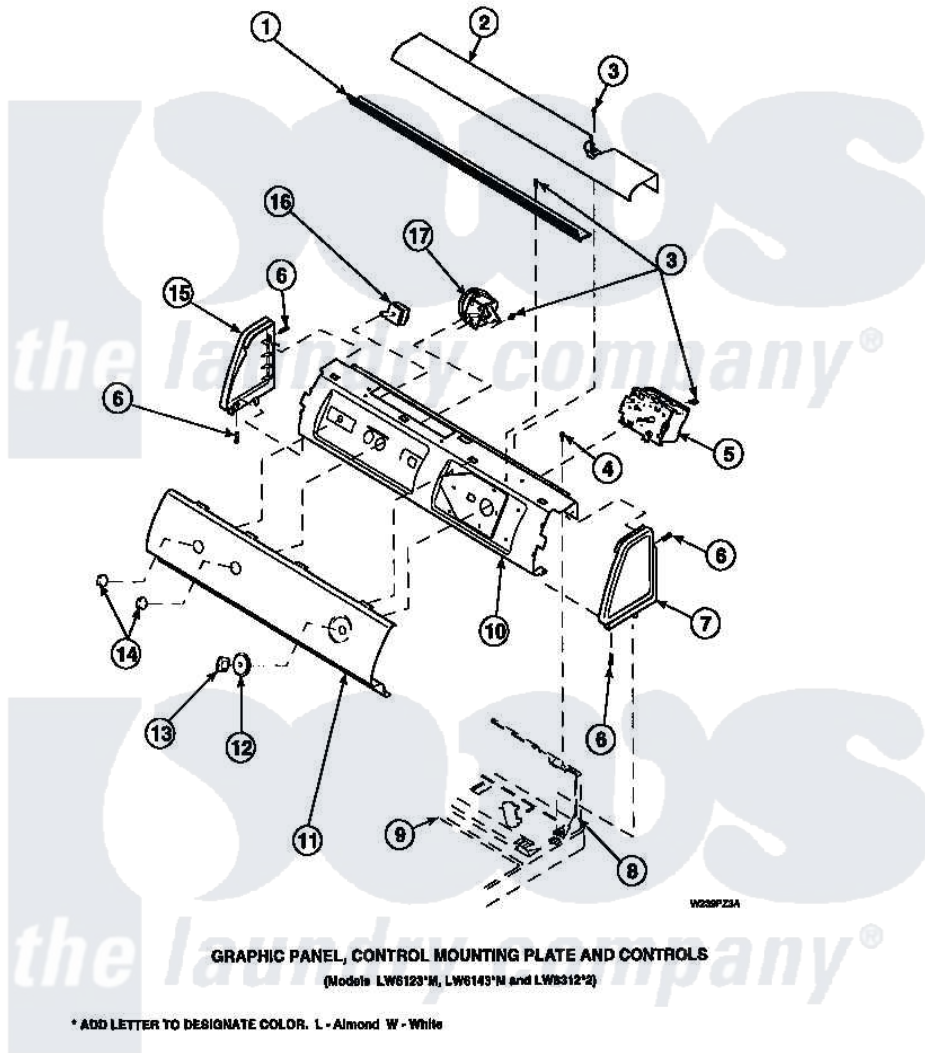

Amana CW8203W2 (BOM: PCW8203W2 A) 14 - GRAPHIC PANEL, CTRL MTG PLATE AND CTRLS

Amana Residential Amana CW8203W2 (BOM: PCW8203W2 A) Washer Parts Parts Diagram 14 - GRAPHIC PANEL, CTRL MTG PLATE AND CTRLS
Click on the part number to view part

Item	Original Part Number	Replaced By	Status	Part Description
1	Y34826		Not Available	DIFFUSER,LAMP-CLEAR
2	34824		Not Available	TOP COVER
3	23962	W10116760		Screw
4	34904	489355		Screw, 8 X 1/2
5	31239	31239P		Timer 3 Cycle Package
6	501086	90767		Screw, 8A X 3/8 HeX Washer Head Tapping
7	34817		Not Available	END CAP(RIGHT)
8	34903		Not Available	PANEL, BACK HOOD (USE 37782)
9	34902P		Not Available	TOP
10	34821		Not Available	CONTROL MOUNTING PLATE
12	36700		Not Available	TIMER KNOB SKIRT
13	35333		Not Available	TIMER KNOB
14	36701		Not Available	KNOB, TEMP

15 34818

Not Available

END CAP(LEFT)

16 [35115](#)

Switch, TemPerature 3 P

17 36045

[40055101](#)

Switch, Pressure