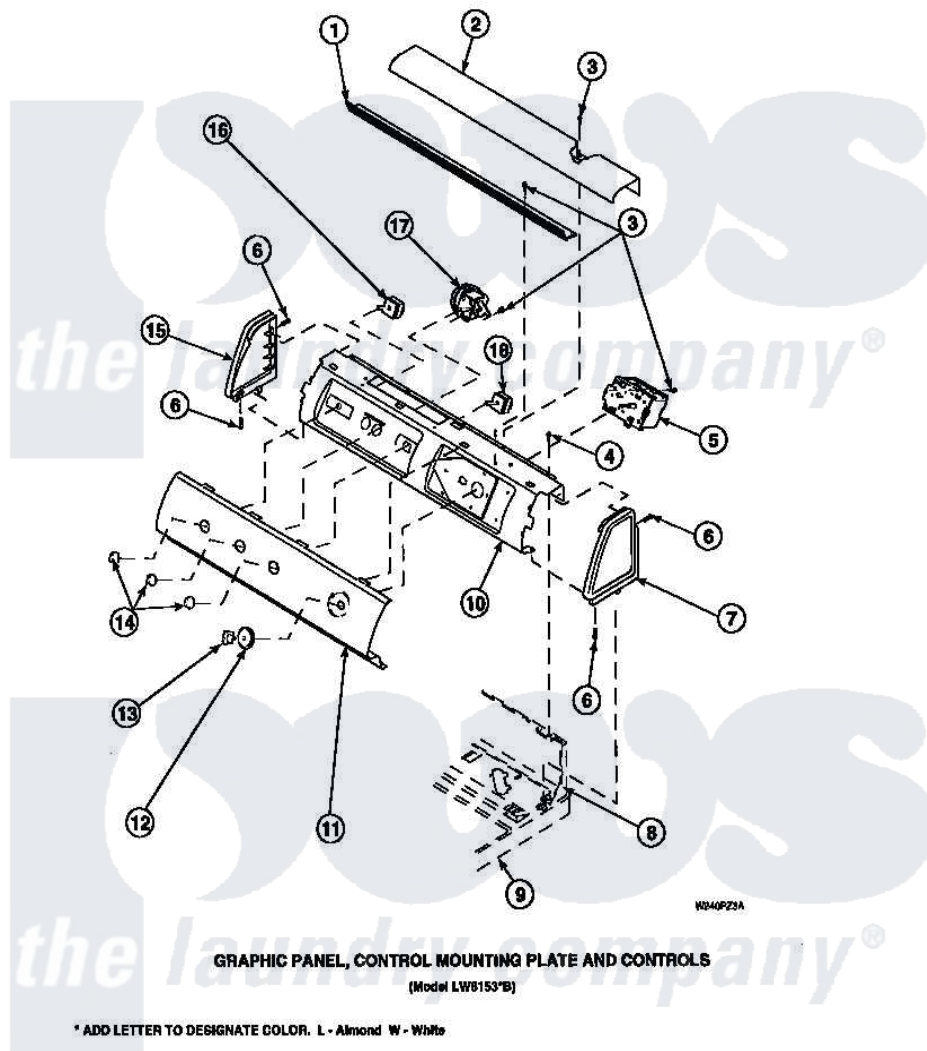

Amana CW8203W2 (BOM: PCW8203W2 A) 15 - GRAPHIC PANEL, CTRL
MTG PLATE AND CTRLS

Amana Residential Amana CW8203W2 (BOM: PCW8203W2 A) Washer Parts Parts Diagram 15 - GRAPHIC PANEL,
CTRL MTG PLATE AND CTRLS
Click on the part number to view part

Item	Original Part Number	Replaced By	Status	Part Description
1	Y34826		Not Available	DIFFUSER,LAMP-CLEAR
3	23962	W10116760		Screw
4	34904	489355		Screw, 8 X 1/2
6	501086	90767		Screw, 8A X 3/8 HeX Washer Head Tapping
8	34903		Not Available	PANEL, BACK HOOD (USE 37782)
9	34902P		Not Available	TOP
10	34821		Not Available	CONTROL MOUNTING PLATE
17	36045	40055101		Switch, Pressure