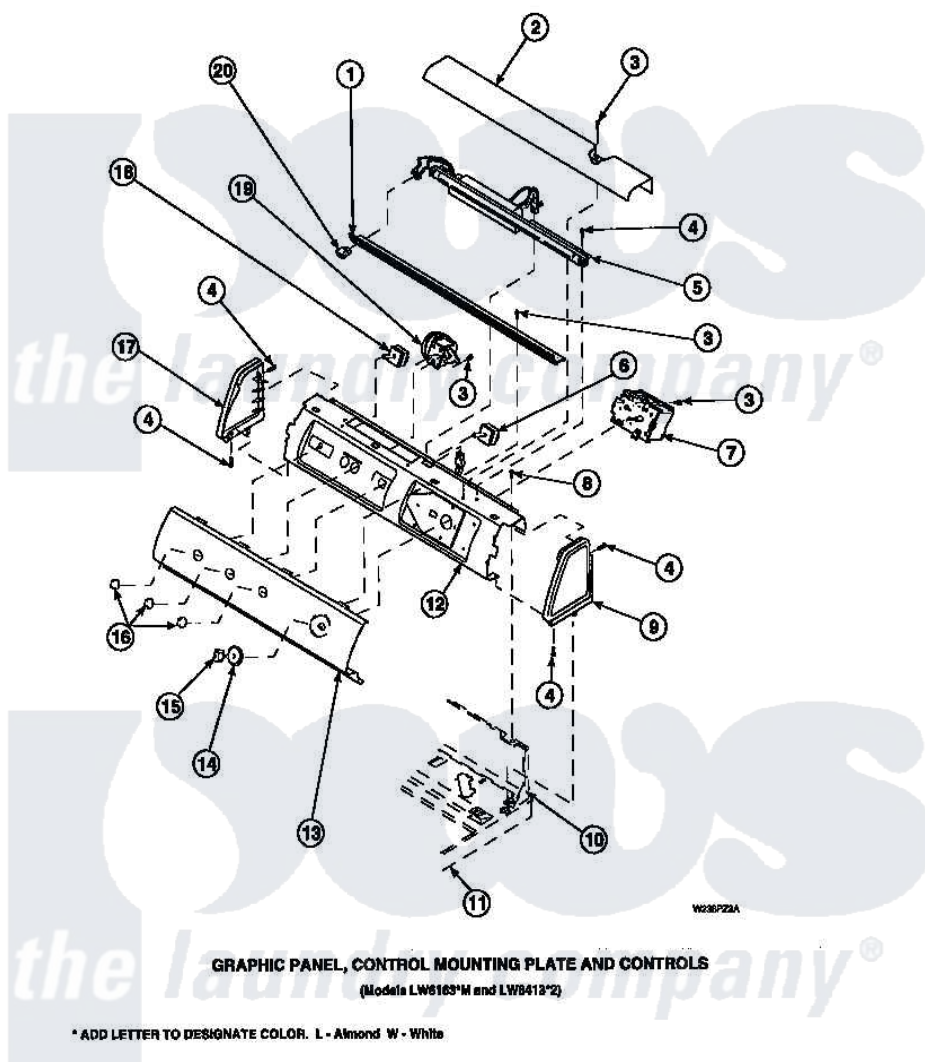

**Amana CW8203W2 (BOM: PCW8203W2 A) 16 - GRAPHIC PANEL, CTRL
MTG PLATE AND CTRLS**

Amana Residential Amana CW8203W2 (BOM: PCW8203W2 A) Washer Parts Parts Diagram 16 - GRAPHIC PANEL, CTRL MTG PLATE AND CTRLS
Click on the part number to view part

Item	Original Part Number	Replaced By	Status	Part Description
2	34824		Not Available	TOP COVER
3	23962	W10116760		Screw
4	501086	90767		Screw, 8A X 3/8 HeX Washer Head Tapping
8	34904	489355		Screw, 8 X 1/2
9	34817		Not Available	END CAP(RIGHT)
10	34903		Not Available	PANEL, BACK HOOD (USE 37782)
11	34902P		Not Available	TOP
12	34821		Not Available	CONTROL MOUNTING PLATE
14	36700		Not Available	TIMER KNOB SKIRT
15	35333		Not Available	TIMER KNOB
16	36701		Not Available	KNOB, TEMP
17	34818		Not Available	END CAP(LEFT)
19	36045	40055101		Switch, Pressure