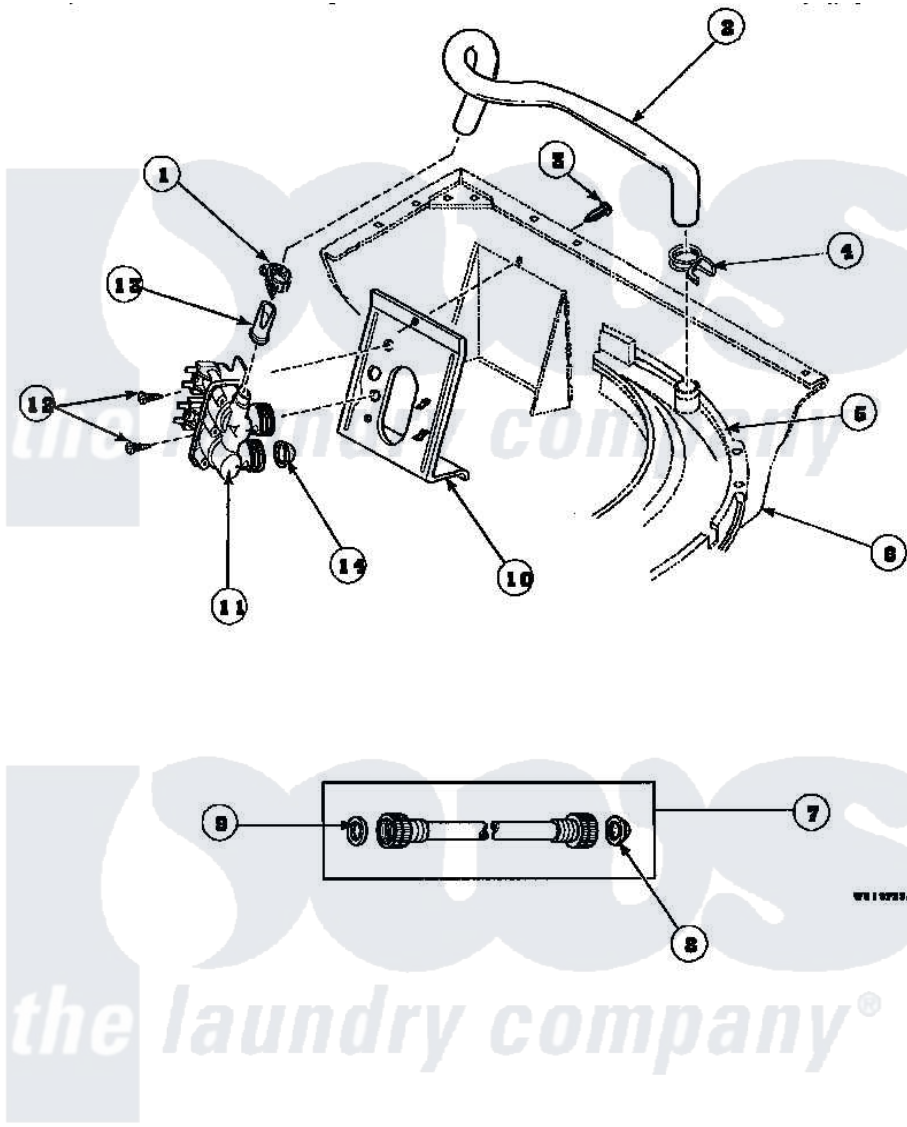

Amana CW8203W2 (BOM: PCW8203W2 A) 17 - INLET/FILL HOSE & MIXING VLV MTG BRKT

Amana Residential Amana CW8203W2 (BOM: PCW8203W2 A) Washer Parts Parts Diagram 17 - INLET/FILL HOSE & MIXING VLV MTG BRKT
 Click on the part number to view part

Item	Original Part Number	Replaced By	Status	Part Description
1	36801	596669		Clamp, Manifold
2	35874	38155		Hose, Mix Valve To TU
3	33562	27001200		Screw
4	29210			Hose Clamp
5	36025P			Assembly, Tub Coverand Gasket
6	34475P		Not Available	CABINET
7	20618	21001467		Hose- 10'
"	20617		Not Available	HOSE, INLET (8 FT)
"	28330P	202860		Inlet Hose Assembly
8	28605	22002960		Strainer, Washer Inlet
9	20290	Y013783		Washer, Inlet Hose
10	34972	39407		Bracket, Valve
11	34963	34963P		Valve Mixing Package
12	501086	00767		Screw, 8A X 3/8 HeX Washer