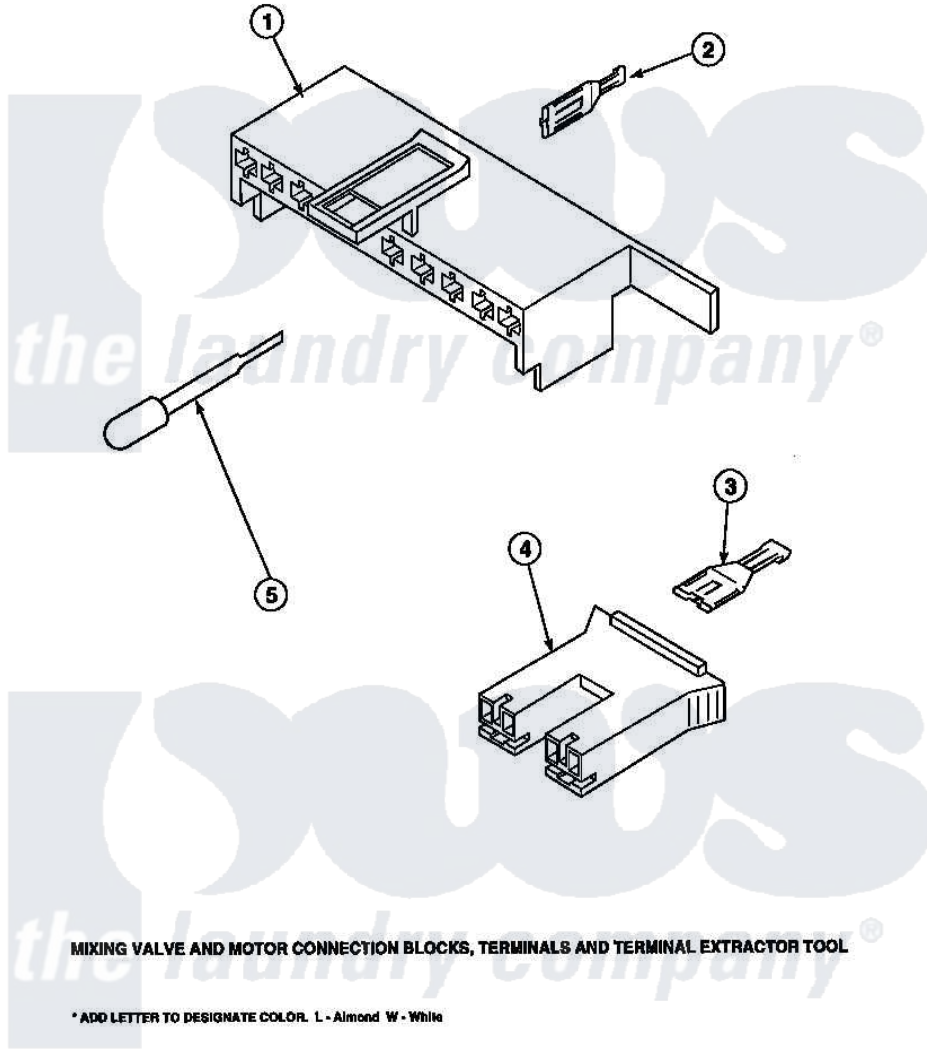

**Amana CW8203W2 (BOM: PCW8203W2 A) 19 - MIXING VALVE & MOTOR  
CONN BLOCKS, TERM**

Amana [Residential Amana CW8203W2 \(BOM: PCW8203W2 A\) Washer Parts](#) Parts Diagram 19 - MIXING VALVE & MOTOR CONN BLOCKS, TERM  
Click on the part number to view part

Item	Original Part Number	Replaced By	Status	Part Description
1	<a href="#">34677</a>			10 Circuit Plug
2	<a href="#">Y00188</a>			Molex Terminal
3	Y00121		Not Available	SPADE TERMINAL(12 GAUGE) (1/4 INCH-(2) 18 GAUGE WIRES O
4	<a href="#">34676</a>			Plug
"	34675		Not Available	PLUG
5	<a href="#">283P4</a>			Terminal Extractor Tool
NI	34349		Not Available	HOOD HARNESS -
"	<a href="#">35347</a>			Assembly, Wiring Harness
"	<a href="#">36484</a>			Harness Hood
"	<a href="#">35352</a>			Assembly, Wiring Harness-Hood
"	<a href="#">35350</a>			Assembly, Wiring Harness-Hood
"	<a href="#">36059</a>			Assembly, Wiring Harness-Hood