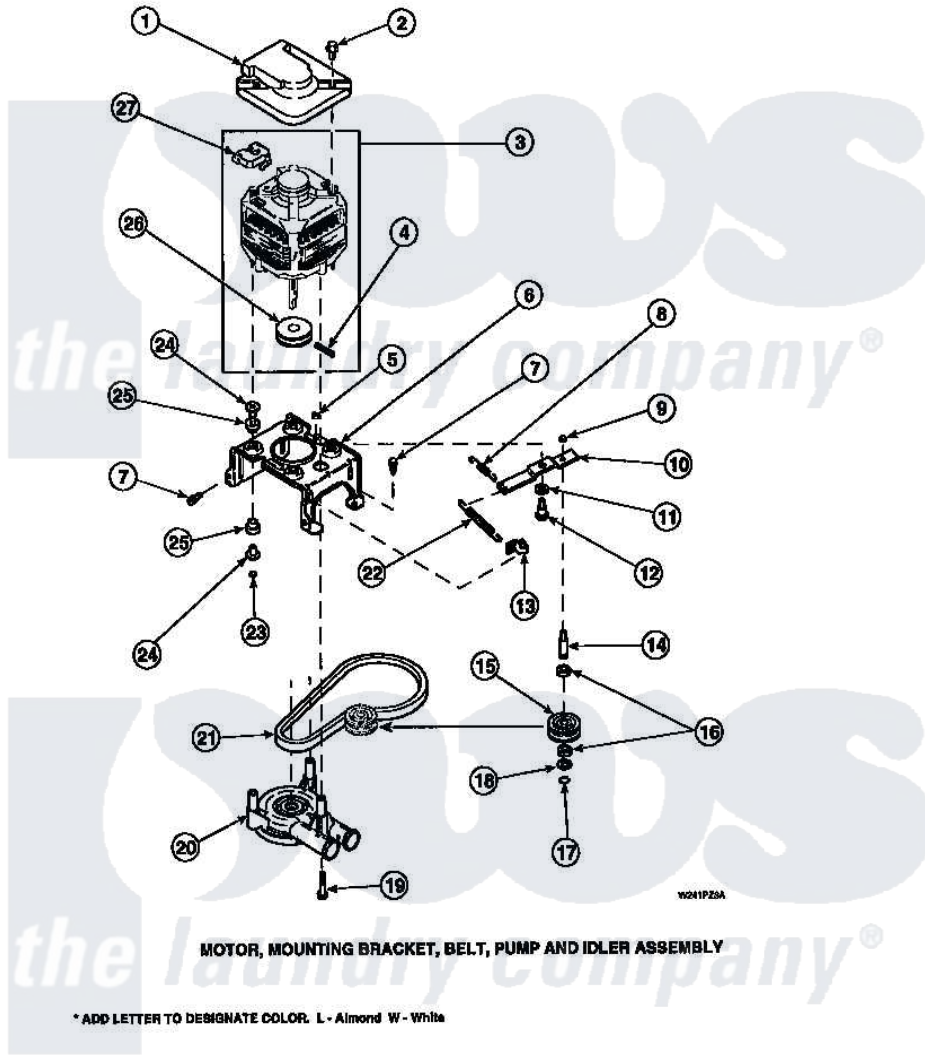

Amana CW8203W2 (BOM: PCW8203W2 A) 20 - MOTOR, MTG BRKT, BELT, PUMP & IDLER ASSY

Amana Residential Amana CW8203W2 (BOM: PCW8203W2 A) Washer Parts Parts Diagram 20 - MOTOR, MTG BRKT, BELT, PUMP & IDLER ASSY
 Click on the part number to view part

Item	Original Part Number	Replaced By	Status	Part Description
1	34754	40112301		Shield, Motor
2	36639	4312464		Screw
3	34571P	27001215		Motor W/Pulley
4	23750			Pin, Roll
5	52566	27001225		Nut, Jam Mid Lock 1/4-20
6	34890		Not Available	BRACKET,MOTOR MOUNT
"	37415P			Kit, Motor Brkt
"	37415	37415P		Kit, Motor Brkt
7	Y31645	27001200		Screw
8	30620		Not Available	SPRING,IDLER LEVER HEL
9	28803	2221070		Clamp, Nylon
10	31054	40041002		Lever, Idler
"	37443	40041002		Lever, Idler
11	81392	40054701		Washer
12	27229	40038901		Screw, 1/4-20

13	28849		Clip, Spring
14	28802		Shaft, Idler
15	28800	Not Available	WHEEL, IDLER
16	Y29443		Washer, Felt
17	23748		Ring, Retaining
18	52549		Washer, 501 ID X3/4 Odx
19	Y34565	40063701	Screw, 10-16 x 1.75
20	36863P	27001233	Pump
21	28808		Belt, Agitate And Spin
22	37366		Spring, Idler
"	37606		Spring, Idler Lever
23	35423	3400029	Nut, Adapter Plate
24	34791		Post, Mount-Motor
25	34788		Mount, Motor
26	27171	Not Available	PULLEY, MOTOR
27	35632	Not Available	SWITCH, MOTOR