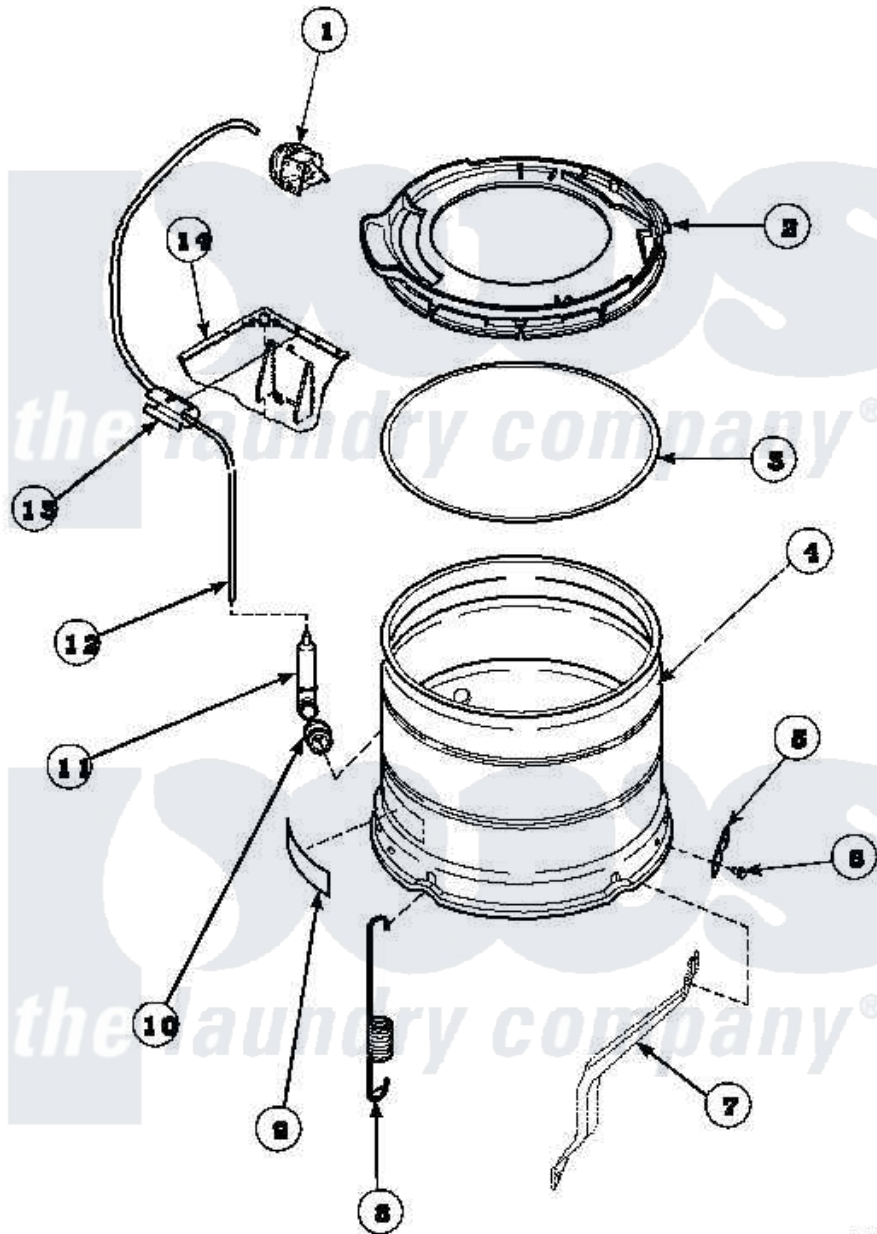

Amana CW8203W2 (BOM: PCW8203W2 A) 21 - OUTER TUB, COVER AND PRESSURE HOSE

Amana Residential Amana CW8203W2 (BOM: PCW8203W2 A) Washer Parts Parts Diagram 21 - OUTER TUB, COVER AND PRESSURE HOSE

Click on the part number to view part

Item	Original Part Number	Replaced By	Status	Part Description
1	36045	40055101		Switch, Pressure
2	36025P			Assembly, Tub Cover and Gasket
3	32857			Gasket, Tub Cover Small
4	34438P			Assembly, Outer Tub
5	27926			Plate, Leg .063
6	35369	40128701		Screw, 5/16-18 X .50
7	34471		Not Available	LEG,SUPPORT
8	35948			Spring, Leg-Large Tub
9	500049		Not Available	STICKER
10	29175	40037801		Grommet
11	30907	40008501		Assembly, Pressure Bulb
12	29213	39125		Tubing 31
13	36985		Not Available	CLIP, HOSE
14	34475P		Not Available	CABINET