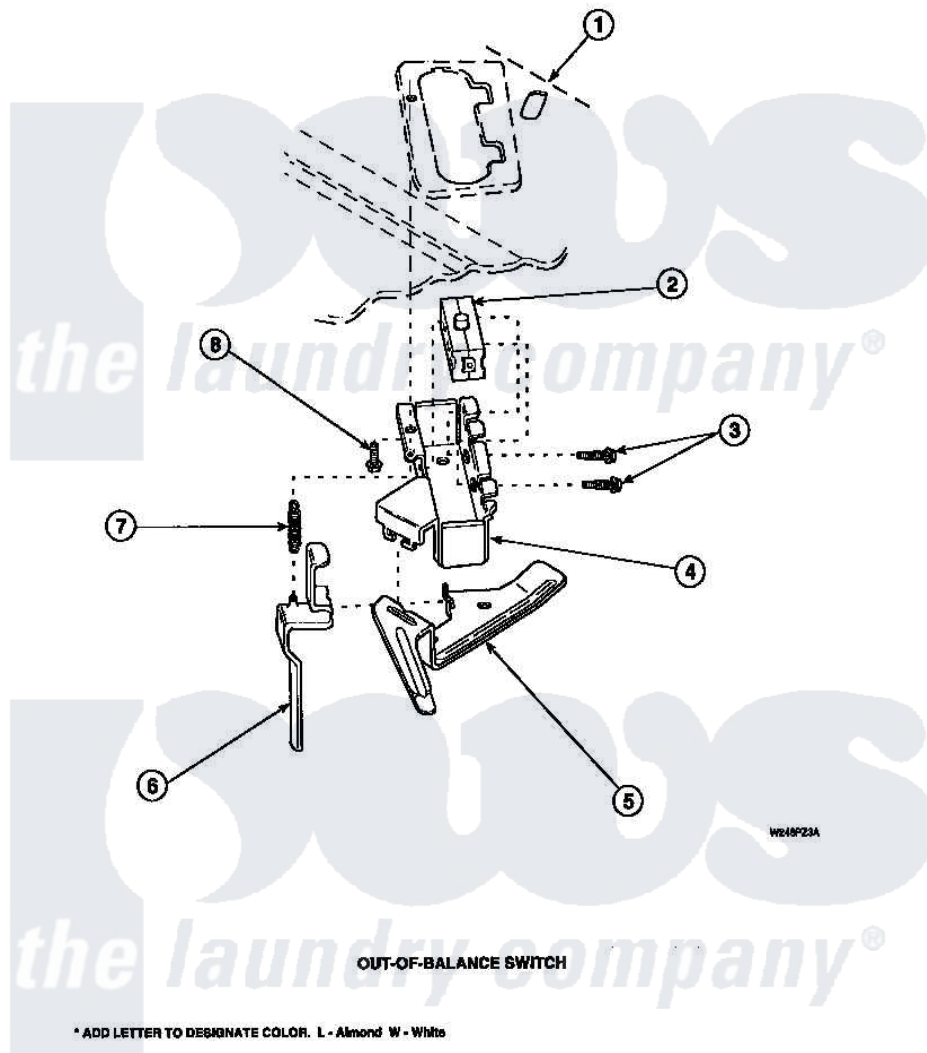

# Amana CW8203W2 (BOM: PCW8203W2 A) 22 - OUT-OF-BALANCE SWITCH

Amana Residential Amana CW8203W2 (BOM: PCW8203W2 A) Washer Parts Parts Diagram 22 - OUT-OF-BALANCE SWITCH

Click on the part number to view part

Item	Original Part Number	Replaced By	Status	Part Description
1	34902P		Not Available	TOP
2	33445	<a href="#">27001095</a>		Switch, Lid
3	<a href="#">36510</a>			Screw
4	<a href="#">36497P</a>			Kit, Switch Holder
5	<a href="#">33441</a>			Arm, Actuator
6	<a href="#">33442</a>			Lever, Unbalanced Load
7	<a href="#">33443</a>			Spring
8	23962	<a href="#">W10116760</a>		Screw