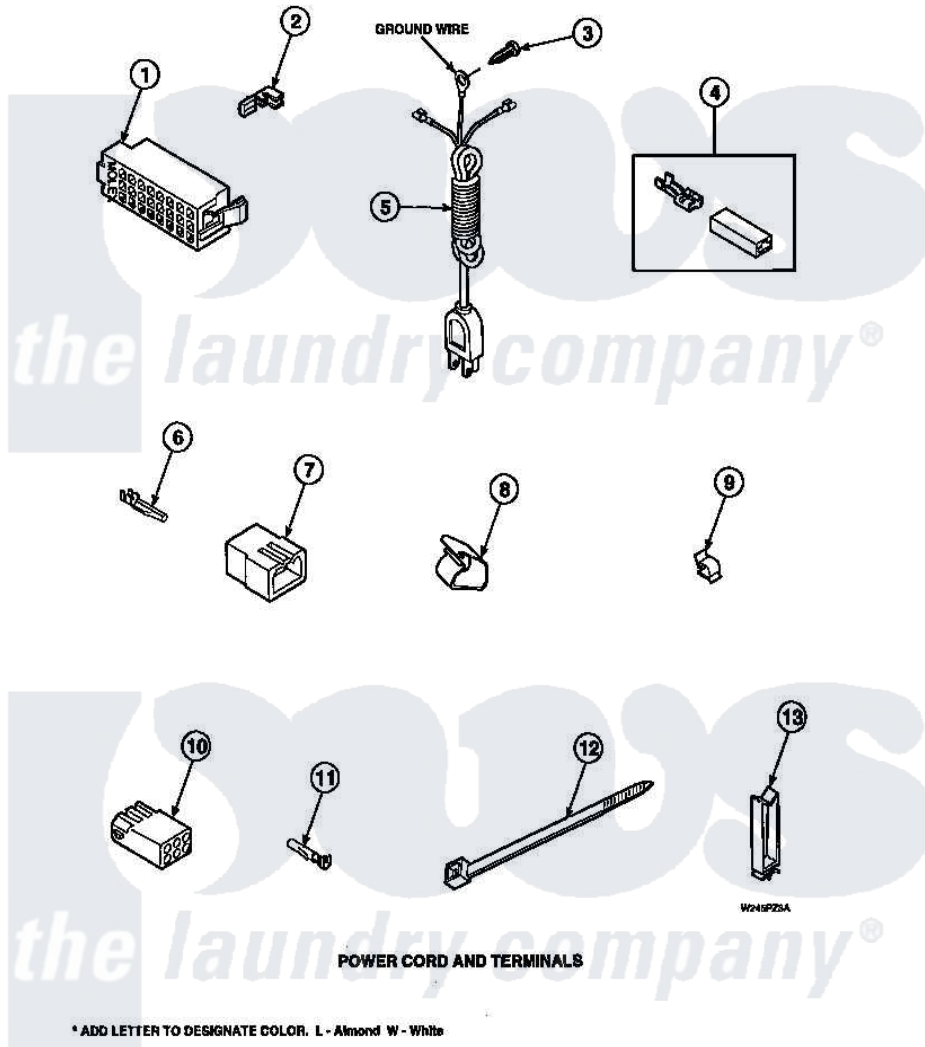

# Amana CW8203W2 (BOM: PCW8203W2 A) 23 - POWER CORD AND TERMINALS

## Amana Residential Amana CW8203W2 (BOM: PCW8203W2 A) Washer Parts Parts Diagram 23 - POWER CORD AND TERMINALS

Click on the part number to view part

Item	Original Part Number	Replaced By	Status	Part Description
1	<a href="#">34123</a>			Housing, LH -24 Position
"	<a href="#">32746</a>			Housing, RH-24 Positi
2	<a href="#">Y00188</a>			Molex Terminal
3	<a href="#">52909</a>			Screw, 10B-16 X 1/2 HeX
4	00234	<a href="#">00359</a>		Terminal Ultra Pod 250 X032F
5	Y34458		Not Available	POWER CORD ALL
6	<a href="#">Y00116</a>			Terminal, Pin-Male
7	26302		Not Available	PLUG, 1 CIRCUIT
"	<a href="#">23041</a>			Plug, 6 Circuit
"	<a href="#">23033</a>			Plug, 9 Circuit
8	35521		Not Available	CLIP, HARNESS HOLDER
9	<a href="#">21036</a>			Clip, Cable
10	<a href="#">26708</a>			Receptacle, 6 Circuit
"	<a href="#">26301</a>			Receptacle, Molex
"	<a href="#">26163</a>			Receptacle, 9 Circuit

11	Y00117	<a href="#">5011-XX</a>	093 Female Socket
12	36466	<a href="#">M0321209</a>	Tie-Electrical
13	36274	Not Available	CLIP, HARNESS