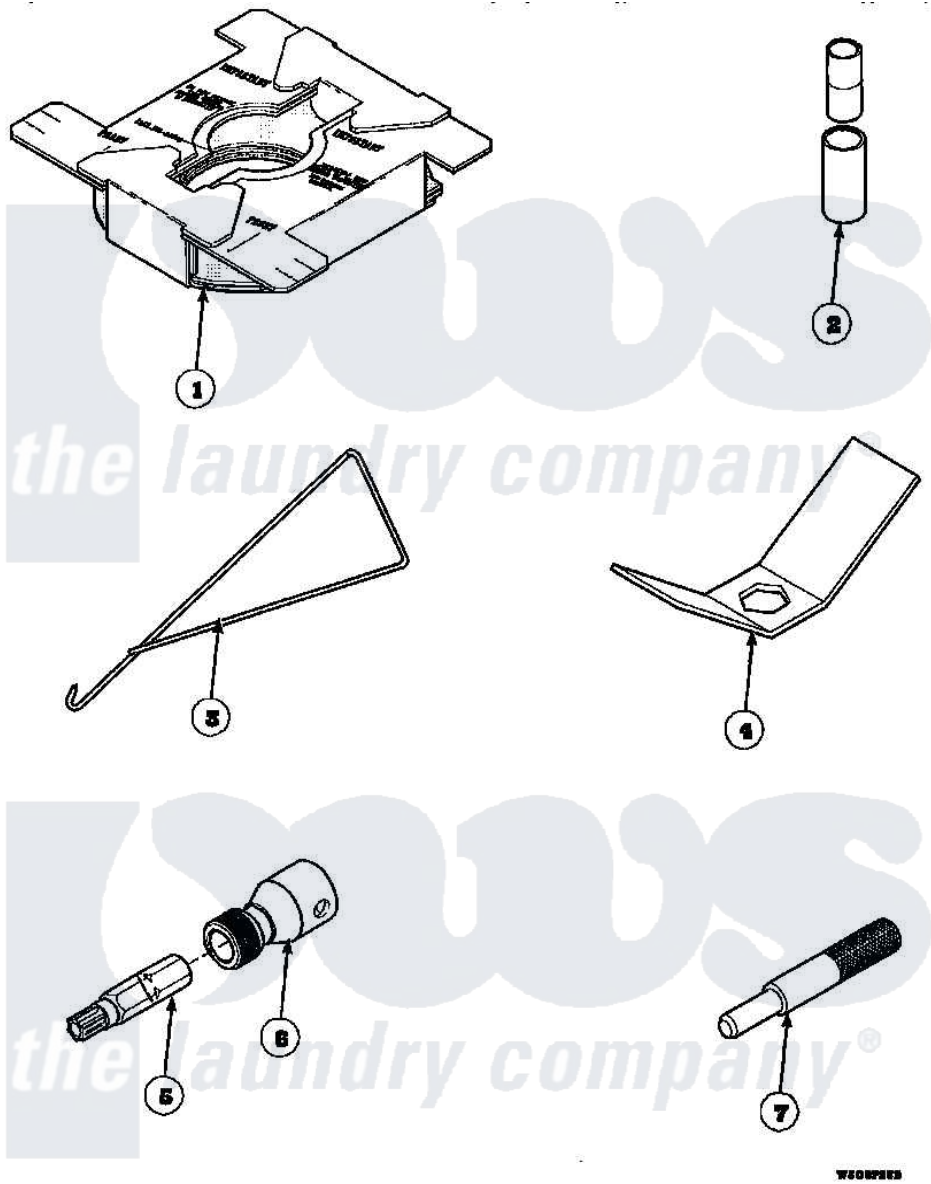

Amana CW8203W2 (BOM: PCW8203W2 A) 24 - SPECIAL TOOLS

Amana Residential Amana CW8203W2 (BOM: PCW8203W2 A) Washer Parts Parts Diagram 24 - SPECIAL TOOLS
 Click on the part number to view part

Item	Original Part Number	Replaced By	Status	Part Description
1	36926		Not Available	BRACE, SHIPPING
2	242P4			Installer, Spring
3	289P4	321P4		Hook, Spring
4	237P4	306P4		Hex Wrench
5	282P4			T25 Tamper Resistant Bit
6	24161			Torx Bit Holder
7	305P4		Not Available	TOOL, TRANSMISSION PI
NI	555P3	725P3		Kit