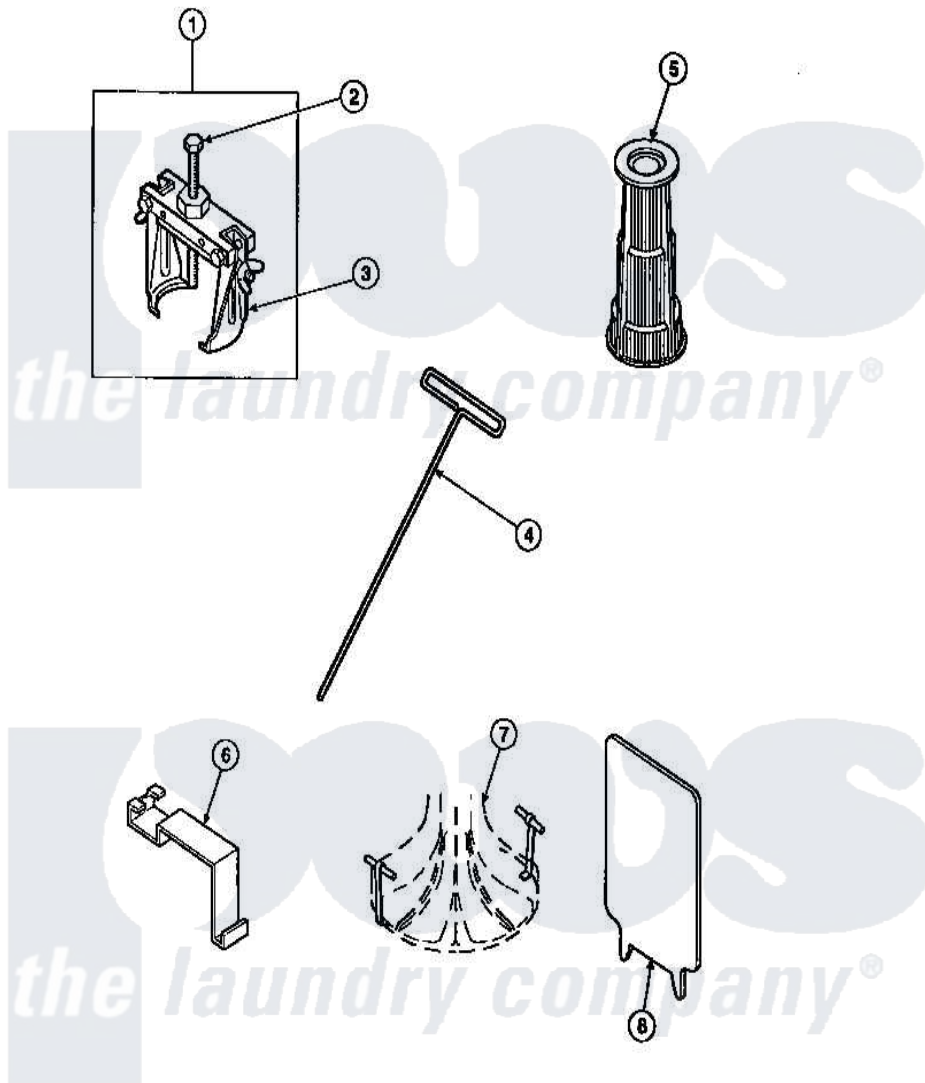

Amana CW8203W2 (BOM: PCW8203W2 A) 25 - SPECIAL TOOLS

Amana Residential Amana CW8203W2 (BOM: PCW8203W2 A) Washer Parts Parts Diagram 25 - SPECIAL TOOLS

[Click on the part number to view part](#)

Item	Original Part Number	Replaced By	Status	Part Description
1	294P4			Bell Tool
2	294P4B			Drive Bell Bolt
3	294P4A			Jaw, Drive Bell Tool
4	291P4		Not Available	WRENCH, T - ALLEN
5	293P4			Seal Tool
6	273P4			Tub Cover Gasket Tool
7	254P4P			Agitator Hooks
8	272P4			Tool, Lid Switch Instal
NI	555P3	725P3		Kit