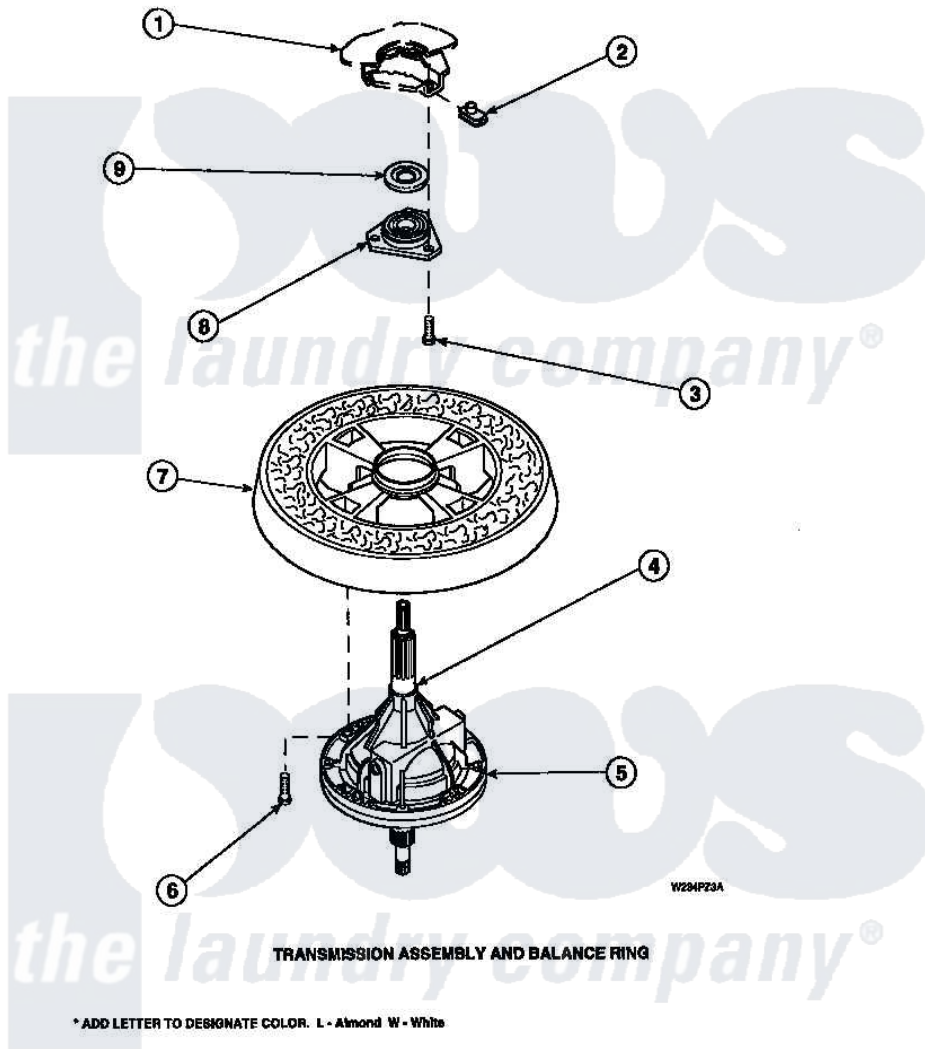

Amana CW8203W2 (BOM: PCW8203W2 A) 27 - TRANSMISSION ASSY AND BALANCE RING

Amana Residential Amana CW8203W2 (BOM: PCW8203W2 A) Washer Parts Parts Diagram 27 - TRANSMISSION ASSY AND BALANCE RING
 Click on the part number to view part

Item	Original Part Number	Replaced By	Status	Part Description
1	34438P			Assembly, Outer Tub
2	27222			Nut, Retainer 5/16-18
3	36991	3400500		Bolt, 3405245 5/16-18 X 3/4
4	27604P			Never-Seeze 1 Oz Tube
5	34526P			Assembly, Transmission
6	37047		Not Available	SCREW, CAP
7	34731		Not Available	ASSY,BALANCE RING-COMPL
8	27182	40004201P		Main Bearing Assembly
9	27187			Flinger