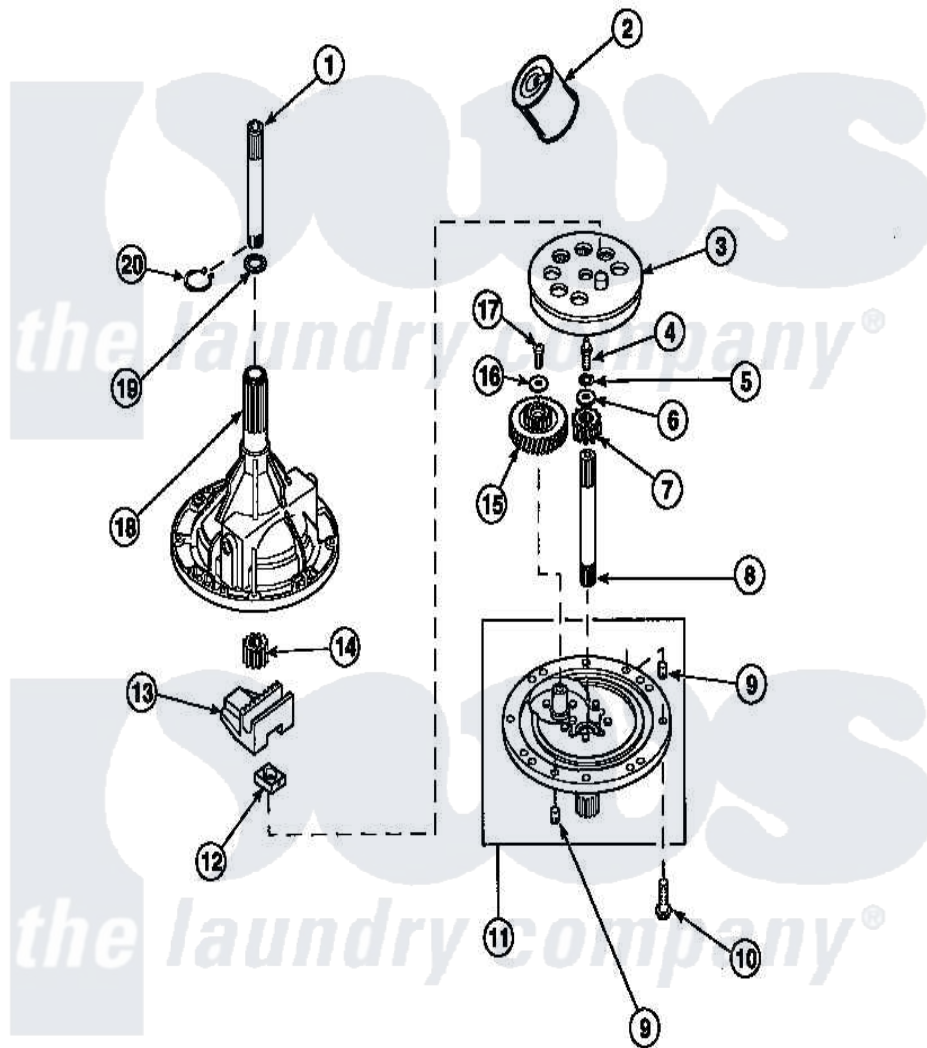

Amana CW8203W2 (BOM: PCW8203W2 B) 01 - 34526P TRANSMISSION ASSY

Amana Residential Amana CW8203W2 (BOM: PCW8203W2 B) Washer Parts Parts Diagram 01 - 34526P TRANSMISSION ASSY

[Click on the part number to view part](#)

Item	Original Part Number	Replaced By	Status	Part Description
1	Y36570			Shaft, Output
2	27243P			Oil, CW Transmission F-
3	26577			Assembly, Gear And Stud
4	27030		Not Available	SCREW, 1/4-20 SPECIAL
5	21456			Lockwasher, 1/4 Intshkp
6	26509	40041501		Washer
7	36562			Pinion, Drive
8	34853			Shaft, Input
9	27172			Pin, Dowel
10	32814		Not Available	SCREW, 1/4-20X7/8 SERRA
11	38290			Assembly, Cover
12	26493			Slide
13	Y31526			Rack
14	27003			Pinion, Agitator
15	29161			Gear, Reduction

16	29260	Not Available	WASHER
17	29273		Screw, 1/4-20 X 3/8
18	33223	Not Available	ASSY, TRANSMISSION CASE
19	35092		Washer, 3628id X 1.00 X .056
20	27197		Ring, Retaining
NI	37577P	Not Available	SEALANT