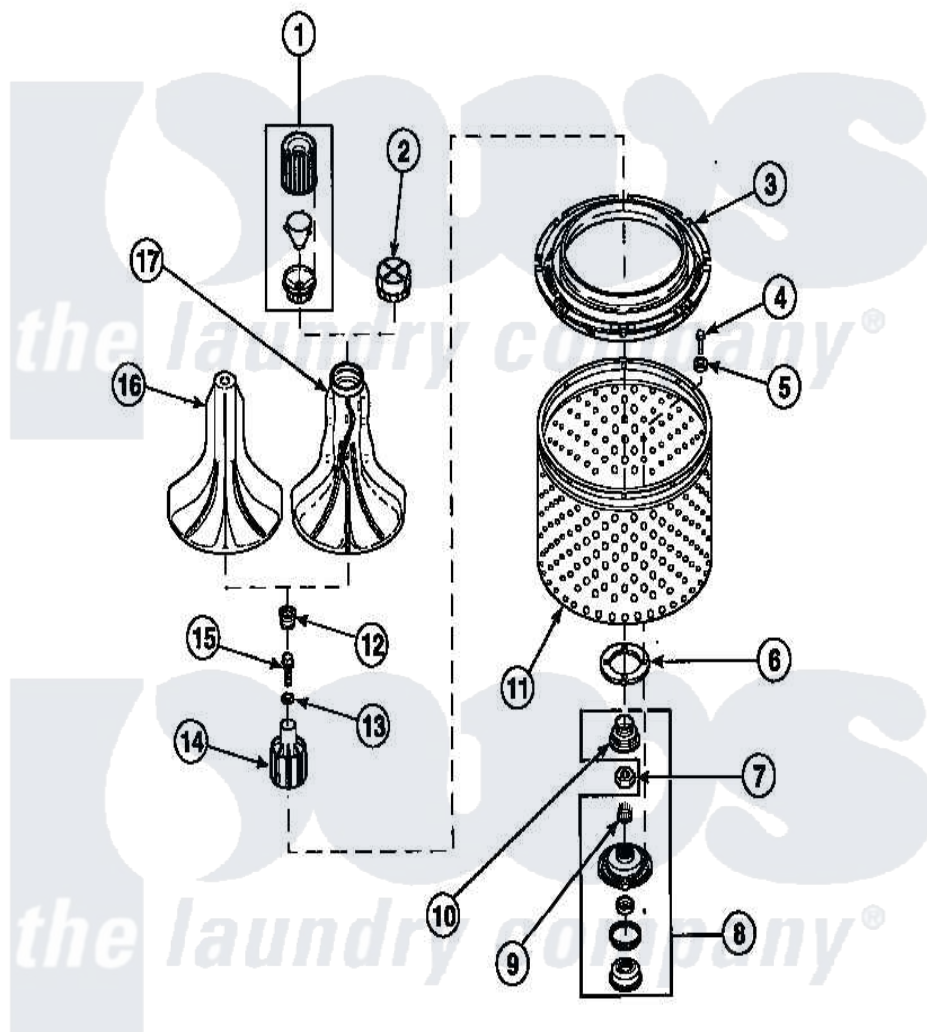

Amana CW8203W2 (BOM: PCW8203W2 B) 02 - AGITATOR/DRIVE BELL/SEAL KIT/TUB & HUB

Amana Residential Amana CW8203W2 (BOM: PCW8203W2 B) Washer Parts Parts Diagram 02 - AGITATOR/DRIVE BELL/SEAL KIT/TUB & HUB
 Click on the part number to view part

Item	Original Part Number	Replaced By	Status	Part Description
1	36542	40002101W		Assembly, Fabric Softner
2	36515			Cap, Agitator
3	35035			Guard, Clothes
4	27202	W10116787		Screw
5	28094			Gasket
7	Y29220	40016301		Nut, Lock
9	29728	40008301		Insert, Spline
10	36425	40016101		Seal, Bell Drive
12	36511	40008401		Plug, Bell
13	36472			O-Ring
15	34288	40065102		Screw, Shoulder 1/4
16	33513			Agitator, Short-Coin