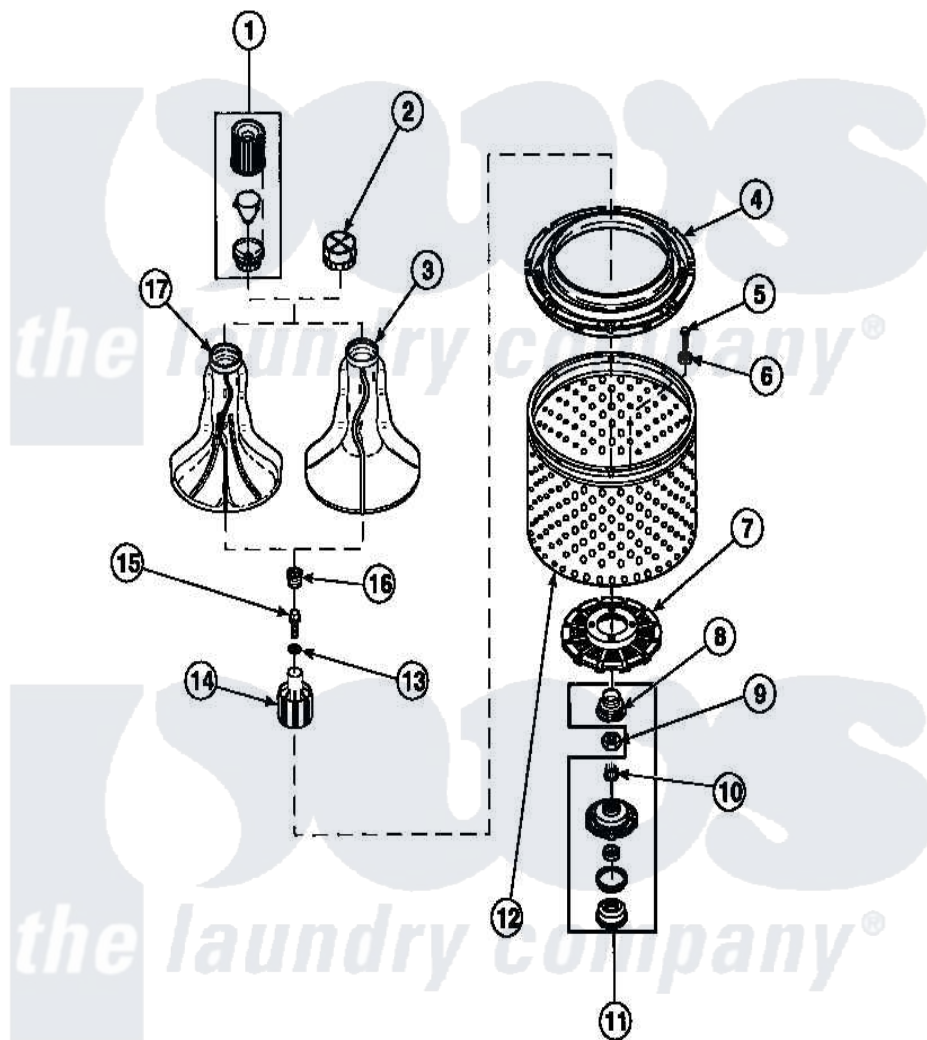

Amana CW8203W2 (BOM: PCW8203W2 B) 03 - AGITATOR/DRIVE BELL/SEAL KIT/TUB & HUB

Amana Residential Amana CW8203W2 (BOM: PCW8203W2 B) Washer Parts Parts Diagram 03 - AGITATOR/DRIVE BELL/SEAL KIT/TUB & HUB
 Click on the part number to view part

Item	Original Part Number	Replaced By	Status	Part Description
1	36542	40002101W		Assembly, Fabric Softner
2	36515			Cap, Agitator
3	36507	40000501W		Agitator, Flex Vane
4	35035			Guard, Clothes
5	27202	W10116787		Screw
6	28094			Gasket
7	32998	39371		Filter Lin
8	36425	40016101		Seal, Bell Drive
9	Y29220	40016301		Nut, Lock
10	29728	40008301		Insert, Spline
11	495P3	R9900552		Hub And Seal
12	33501P	R9900144		Kit- Wash
13	36472			O-Ring
14	36443P	R9900189		Kit, Drive Bell And Seal
15	34288	40065102		Screw, Shoulder 1/4